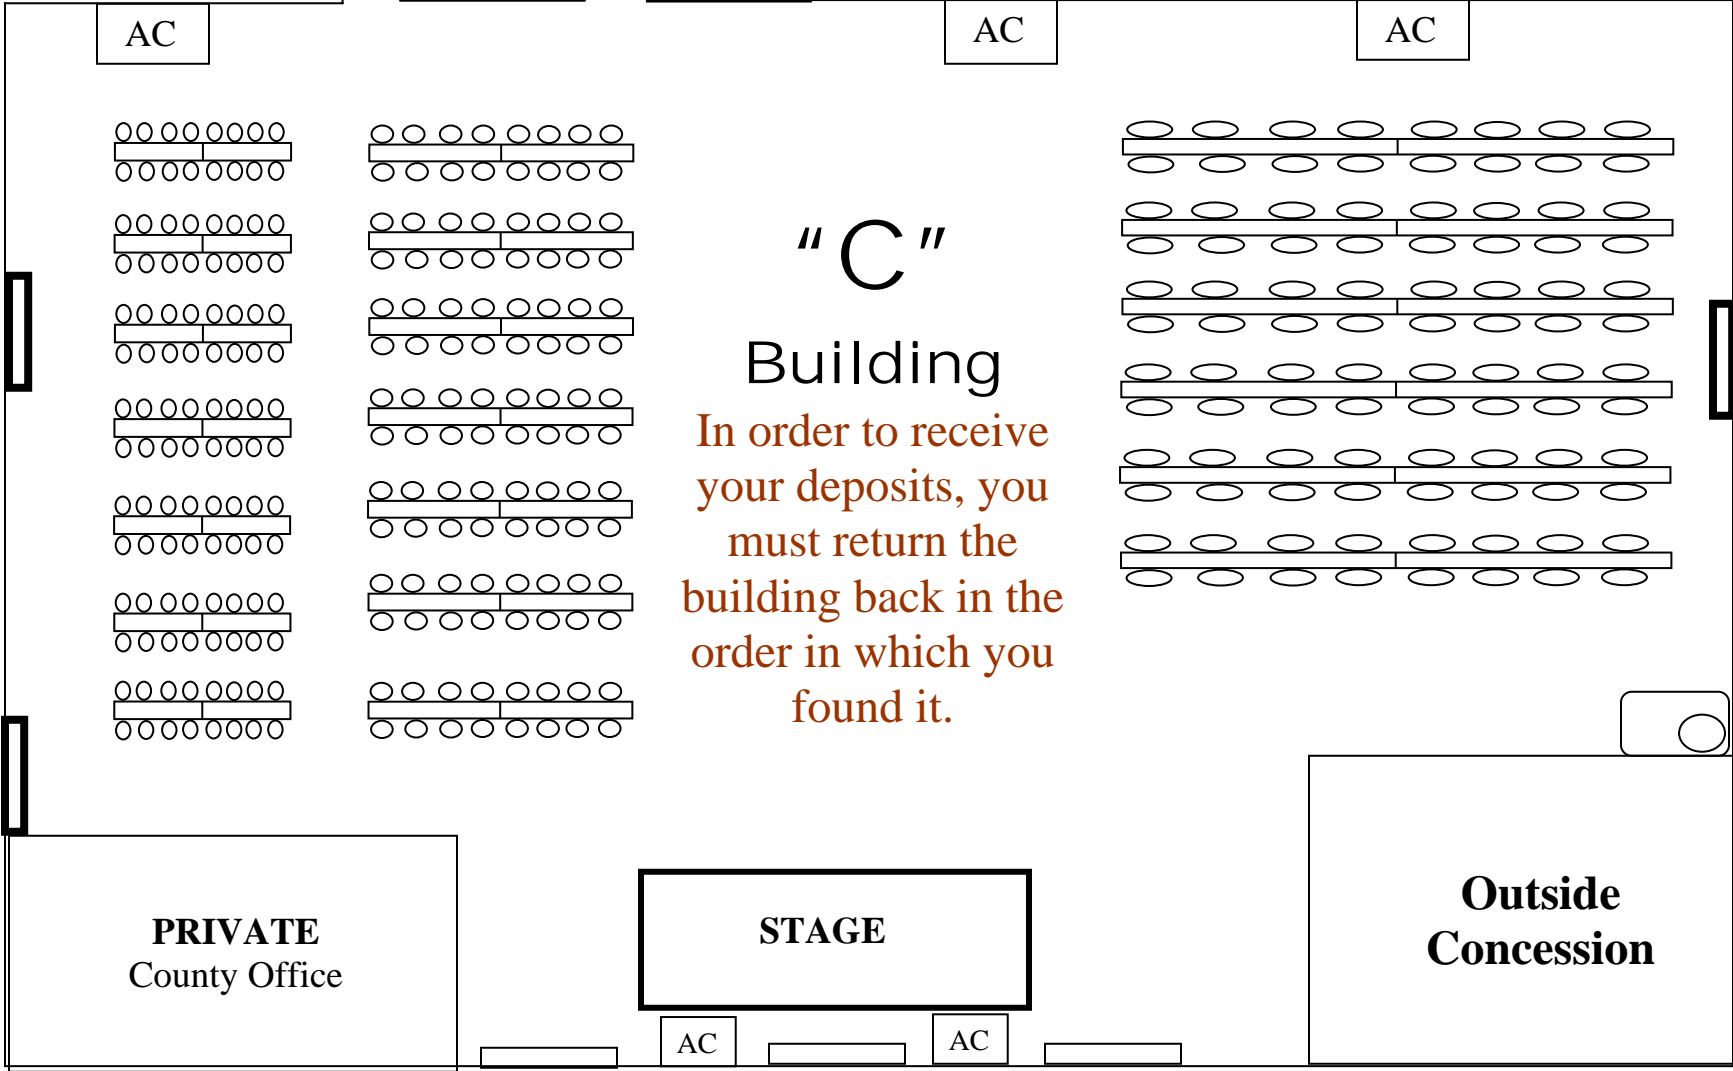

20,000 Sq. Ft.
Tables: 85 Chairs: 640

Women's RR Men's BAR

AC

AC

AC

"C"

Building

In order to receive
your deposits, you
must return the
building back in the
order in which you
found it.

PRIVATE
County Office

STAGE

**Outside
Concession**

AC

AC