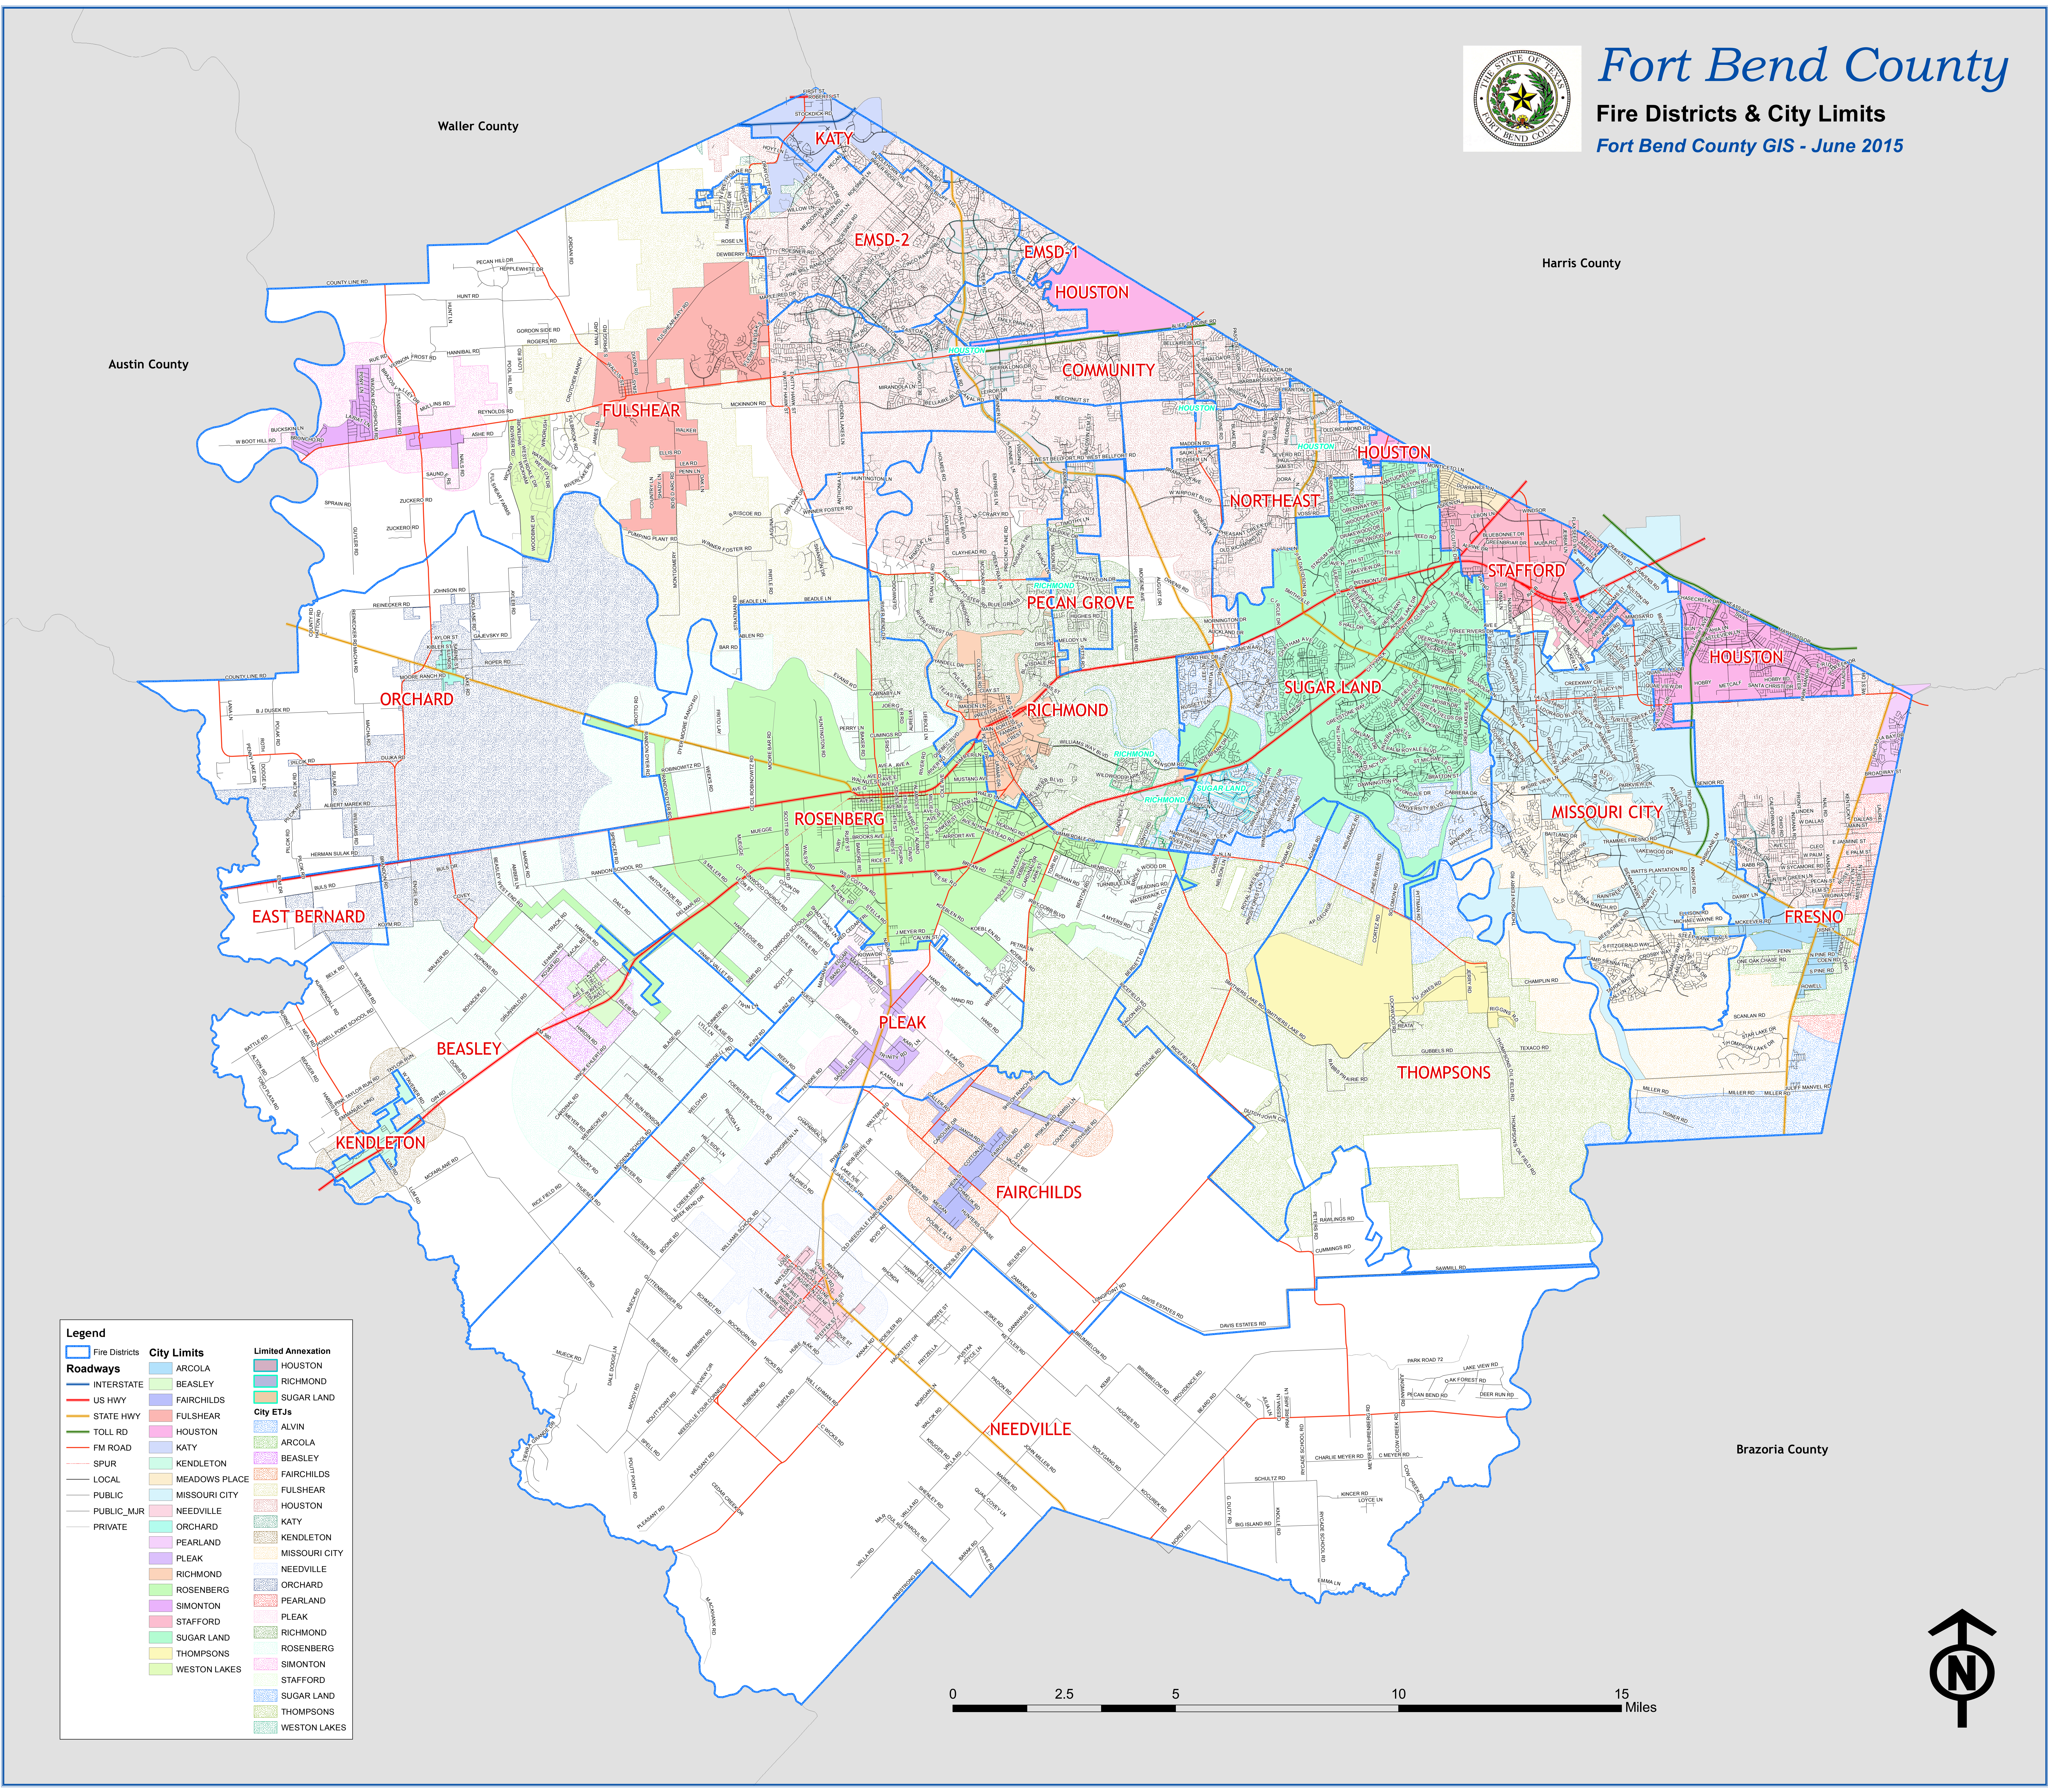

Fort Bend County

Fire Districts & City Limits
Fort Bend County GIS - June 2015

Legend		
Fire Districts	City Limits	Limited Annexation
Roadways	ARCOLA	HOUSTON
INTERSTATE	BEASLEY	RICHMOND
US HWY	FAIRCHILDS	SUGAR LAND
STATE HWY	FULSHEAR	City ETJs
TOLL RD	HOUSTON	ALVIN
FM ROAD	KATY	ARCOLA
SPUR	KENDLETON	BEASLEY
LOCAL	MEADOWS PLACE	FAIRCHILDS
PUBLIC	MISSOURI CITY	FULSHEAR
PUBLIC_MJR	NEEDVILLE	HOUSTON
PRIVATE	ORCHARD	KATY
	PEARLAND	KENDLETON
	PLEAK	MISSOURI CITY
	RICHMOND	NEEDVILLE
	ROSENBERG	ORCHARD
	SIMONTON	PEARLAND
	STAFFORD	PLEAK
	SUGAR LAND	RICHMOND
	THOMPSONS	ROSENBERG
	WESTON LAKES	SIMONTON
		STAFFORD
		SUGAR LAND
		THOMPSONS
		WESTON LAKES

Waller County

Harris County

Austin County

Brazoria County