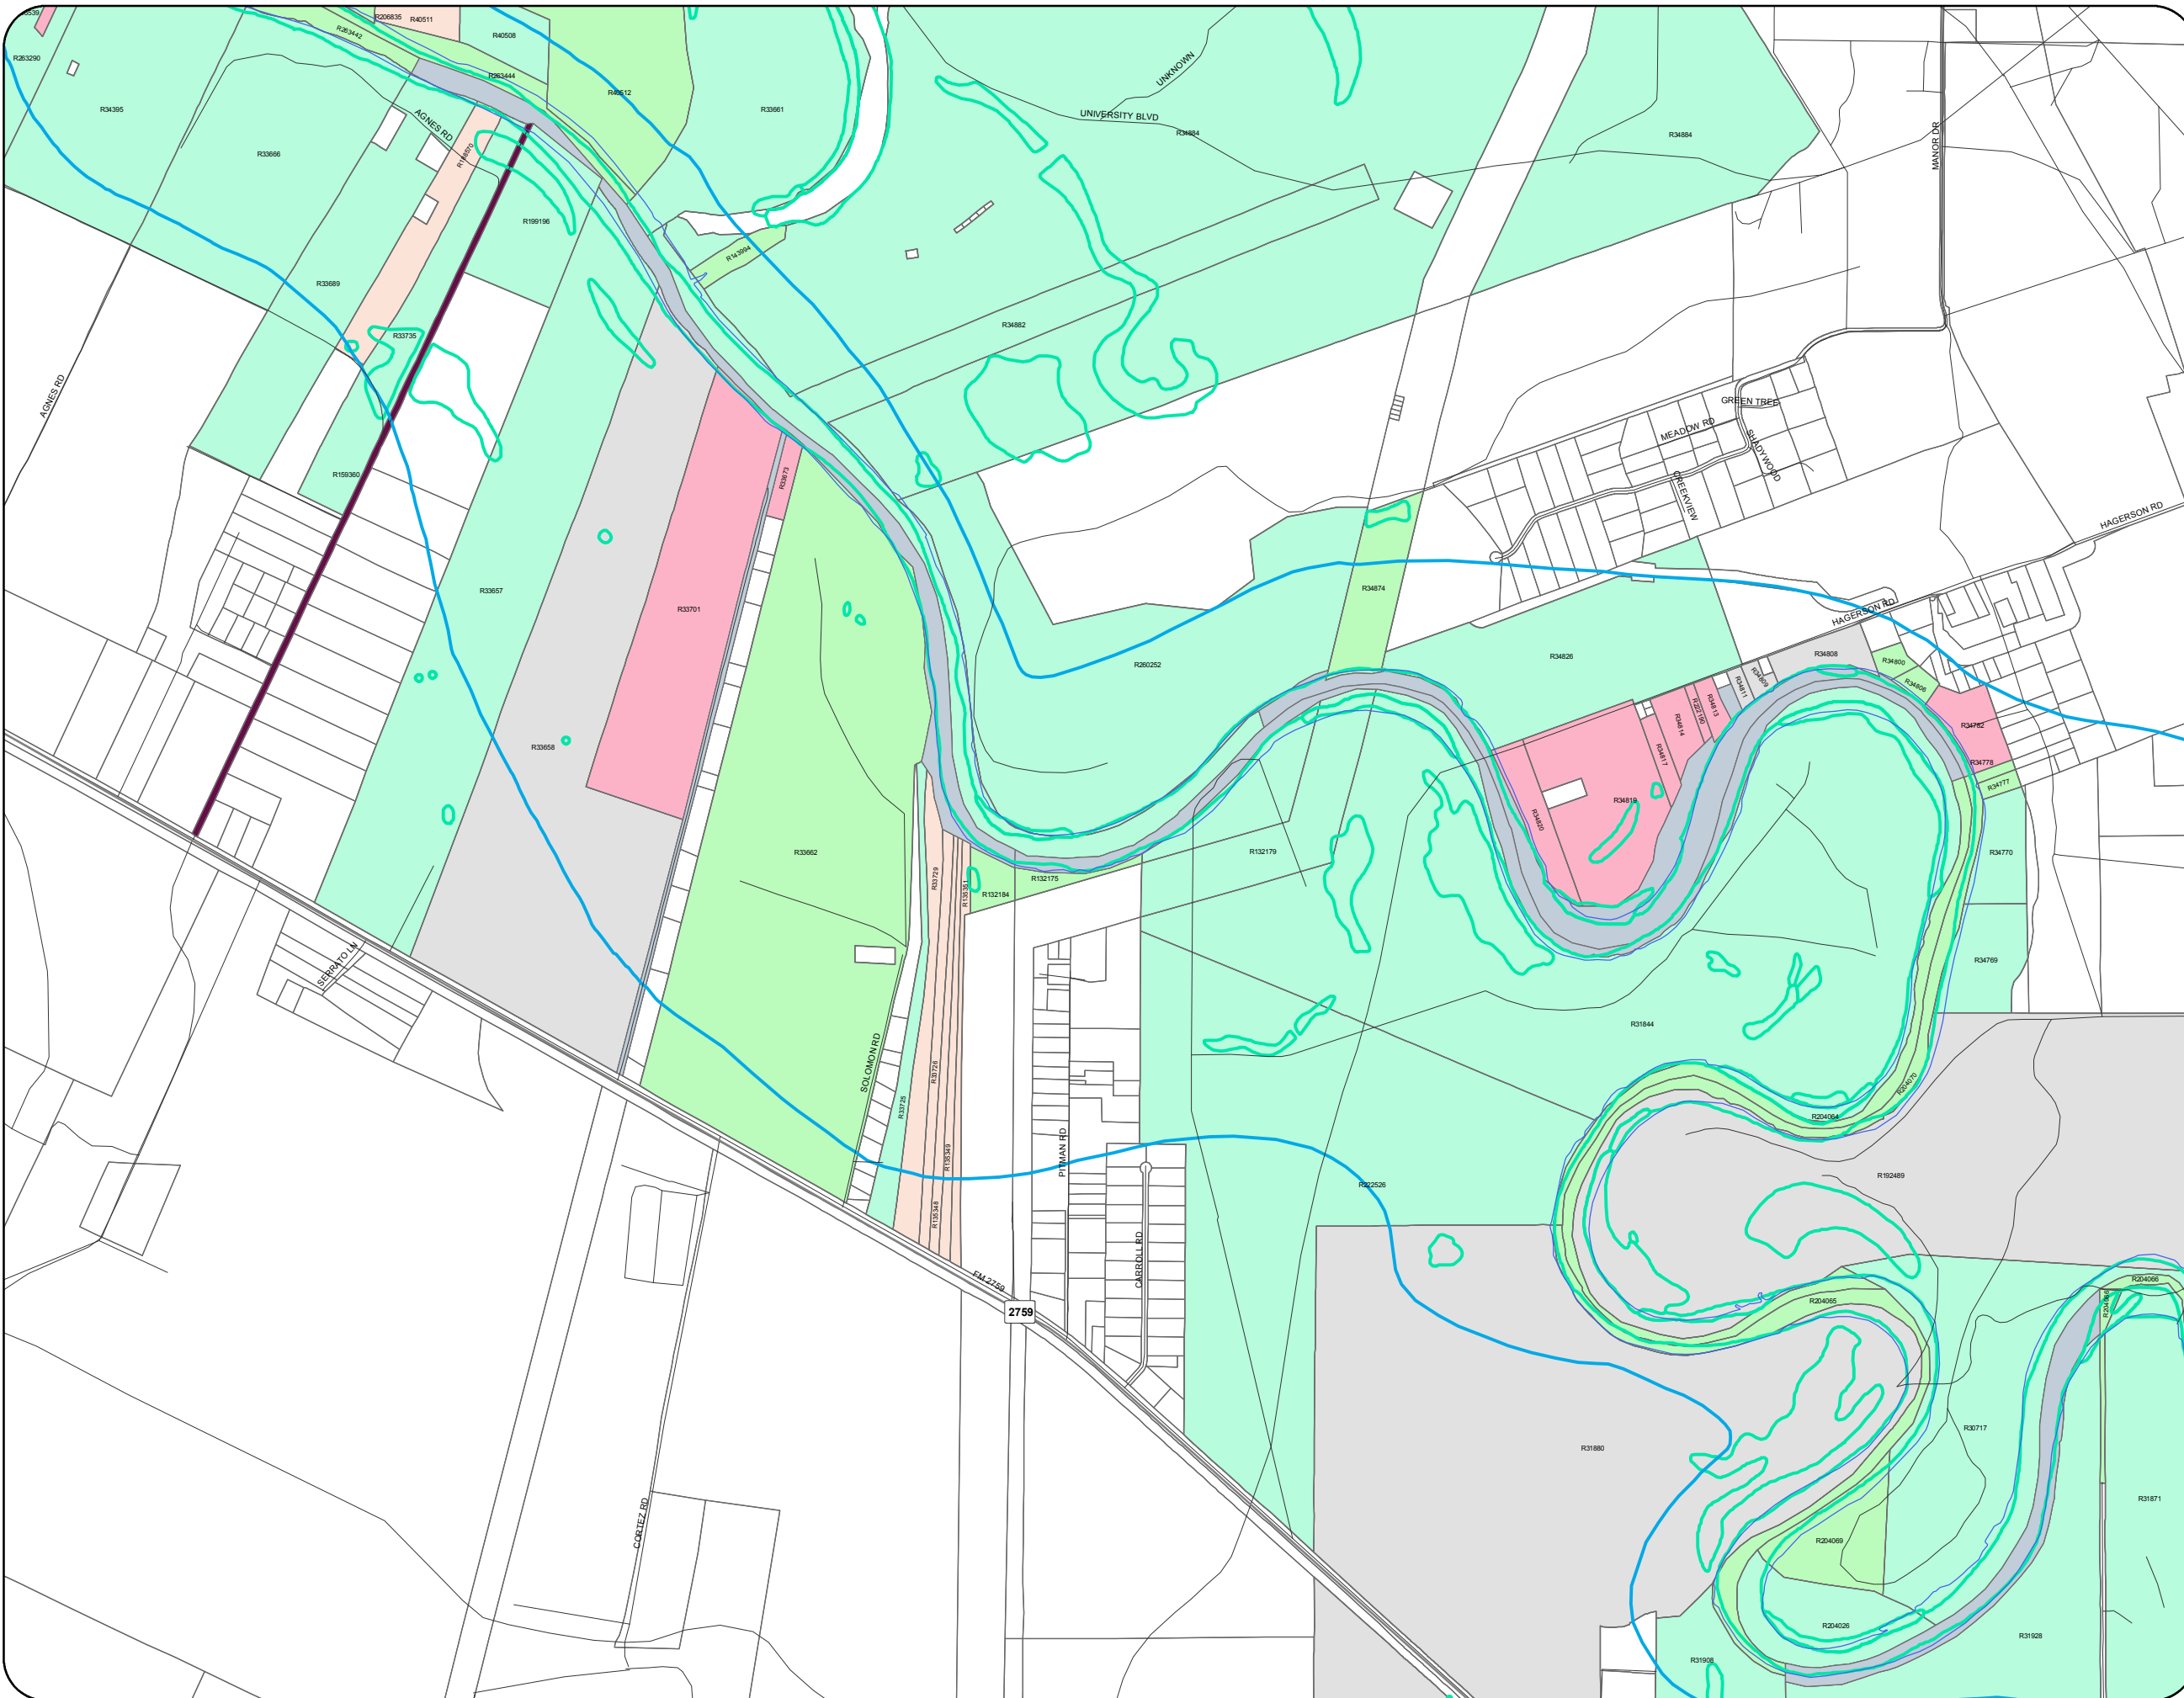

**Fort bend - Brazos River 05**

**Legend**

- Brazos River Area (NHD)
- FEMA Floodway
- Wetlands (NWI)
- Zero Property Value
- Parcel Type**
- Other
- Parcel
- Railroad ROW
- Reserve
- Road ROW
- Parcel Land Type (County)**
- Unknown
- Vacant Res Lots/tracts Rural Subdivision
- Commercial Miscellaneous
- Commercial Primary
- Commercial Secondary
- Fruit Orchard
- Farm Rotation (Irrigated)
- Grain/cotton
- Grass Farm
- Horticulture
- Homesite
- Industrial Primary
- Improved Pasture
- Native Pasture
- Pecan Orchard
- Rural Acreage
- Residential Back Lot-no Frontage
- Residential Corner
- Residential Golf Course
- Residential Interior
- Residential Rear Lot/frontage
- Residential Waterfront
- Residential Cul-de-sac
- Tree Farm
- Timber Land
- Viticulture

**7/20/2007**