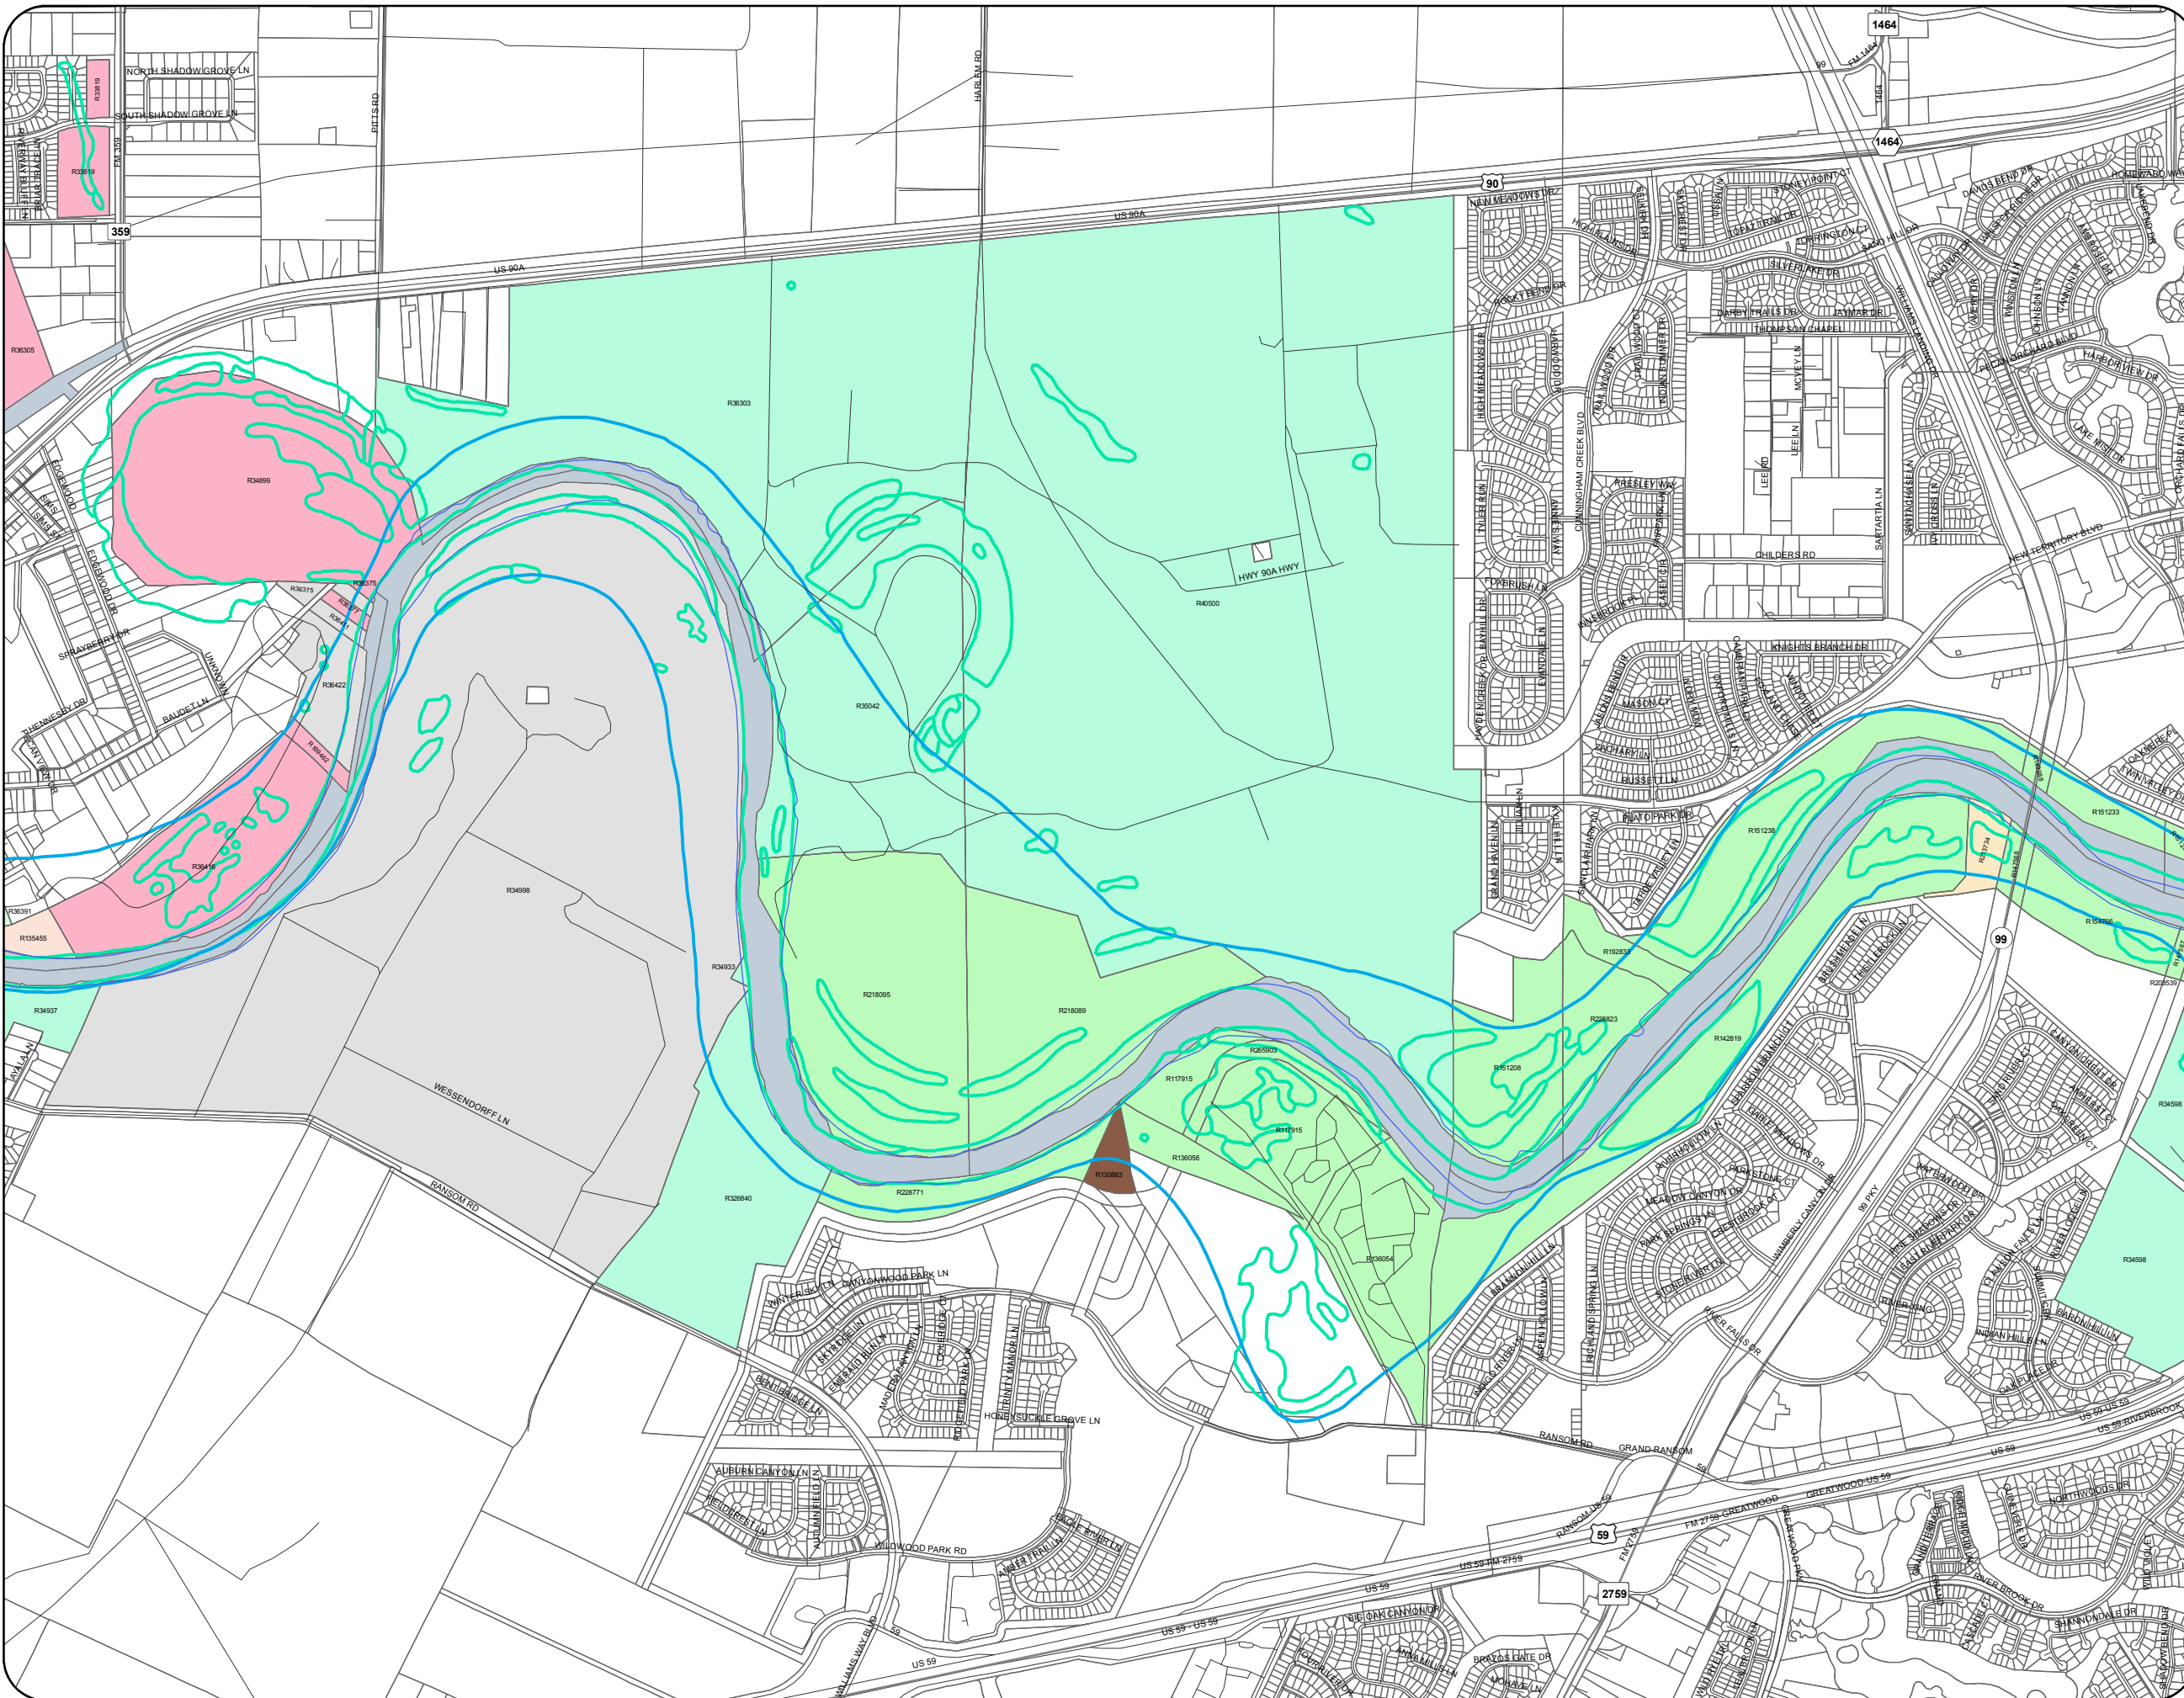

Fort bend - Brazos River 07

Legend

- Brazos River Area (NHD)
 - FEMA Floodway
 - Wetlands (NWI)
 - Zero Property Value
- Parcel Type**
- Other
 - Parcel
 - Railroad ROW
 - Reserve
 - Road ROW
- Parcel Land Type (County)**
- Unknown
 - Vacant Res Lots/tracts Rural Subdivision
 - Commercial Miscellaneous
 - Commercial Primary
 - Commercial Secondary
 - Fruit Orchard
 - Farm Rotation (Irrigated)
 - Grain/cotton
 - Grass Farm
 - Horticulture
 - Homesite
 - Industrial Primary
 - Improved Pasture
 - Native Pasture
 - Pecan Orchard
 - Rural Acreage
 - Residential Back Lot-no Frontage
 - Residential Corner
 - Residential Golf Course
 - Residential Interior
 - Residential Rear Lot/frontage
 - Residential Waterfront
 - Residential Cul-de-sac
 - Tree Farm
 - Timber Land
 - Viticulture

7/20/2007