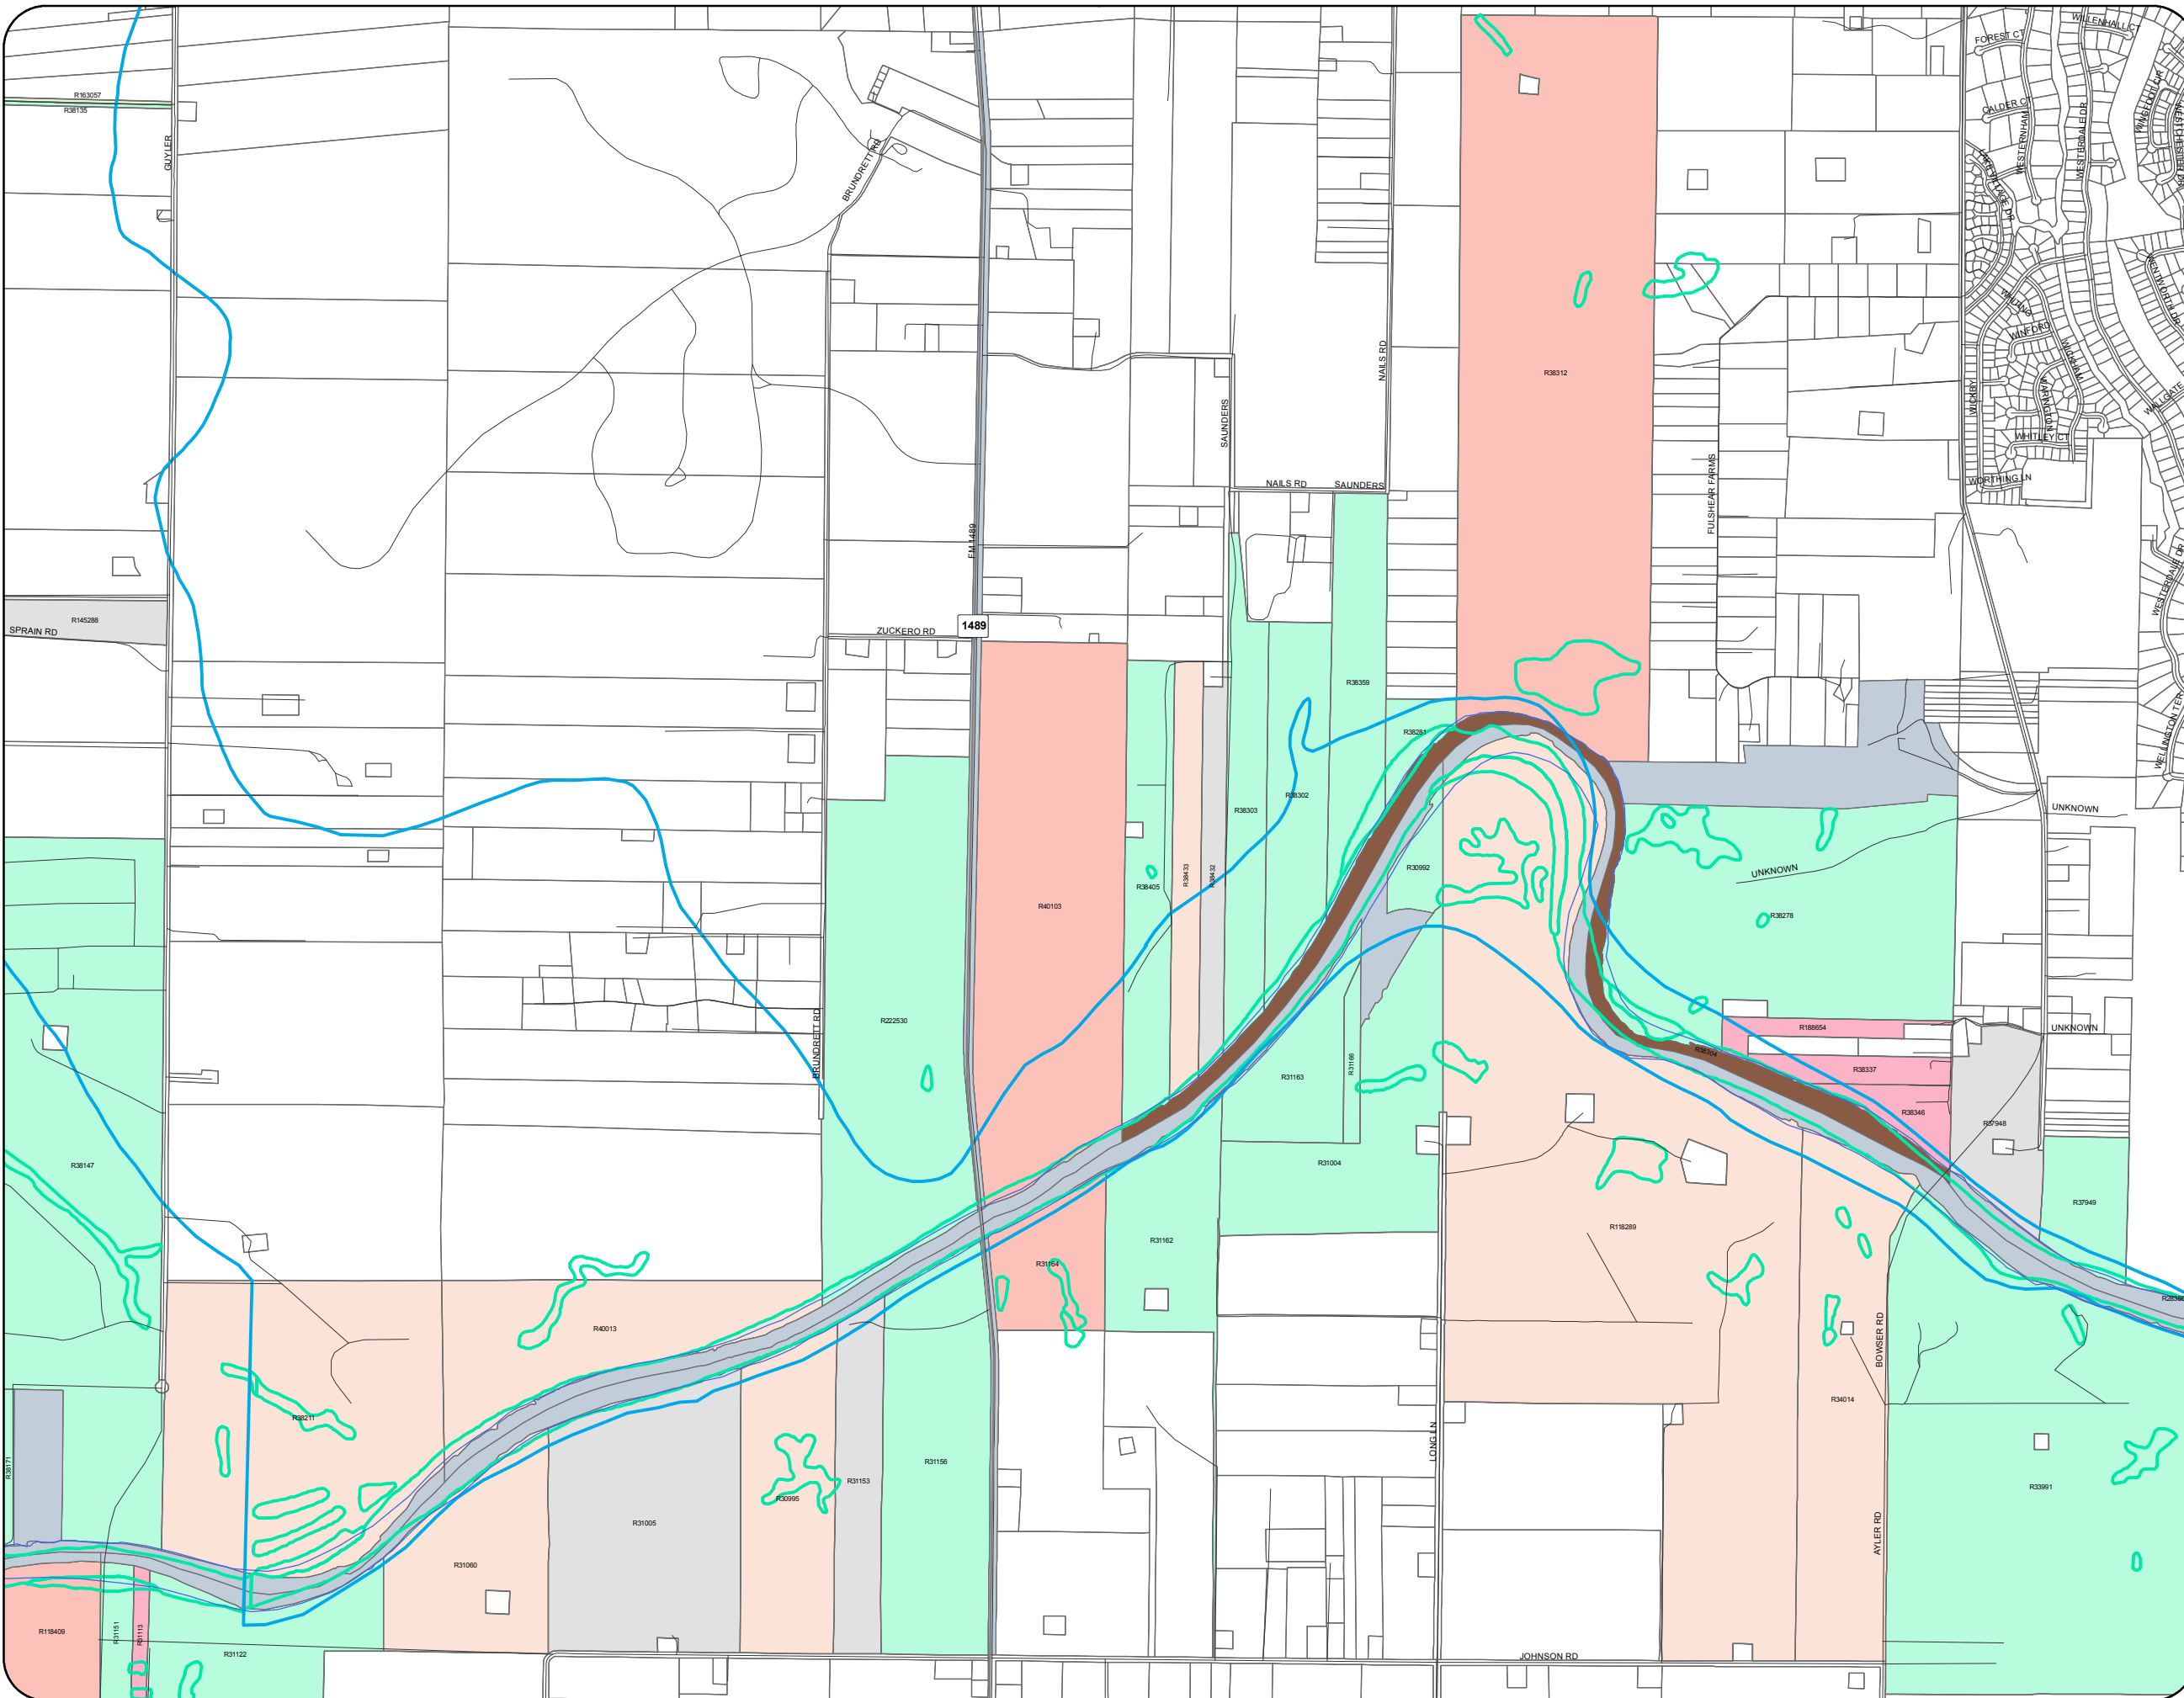

Fort bend - Brazos River 13

Legend

- Brazos River Area (NHD)
  - FEMA Floodway
  - Wetlands (NWI)
  - Zero Property Value
- Parcel Type**
- Other
  - Parcel
  - Railroad ROW
  - Reserve
  - Road ROW
- Parcel Land Type (County)**
- Unknown
  - Vacant Res Lots/tracts Rural Subdivision
  - Commercial Miscellaneous
  - Commercial Primary
  - Commercial Secondary
  - Fruit Orchard
  - Farm Rotation (Irrigated)
  - Grain/cotton
  - Grass Farm
  - Horticulture
  - Homesite
  - Industrial Primary
  - Improved Pasture
  - Native Pasture
  - Pecan Orchard
  - Rural Acreage
  - Residential Back Lot-no Frontage
  - Residential Corner
  - Residential Golf Course
  - Residential Interior
  - Residential Rear Lot/frontage
  - Residential Waterfront
  - Residential Cul-de-sac
  - Tree Farm
  - Timber Land
  - Viticulture

7/20/2007