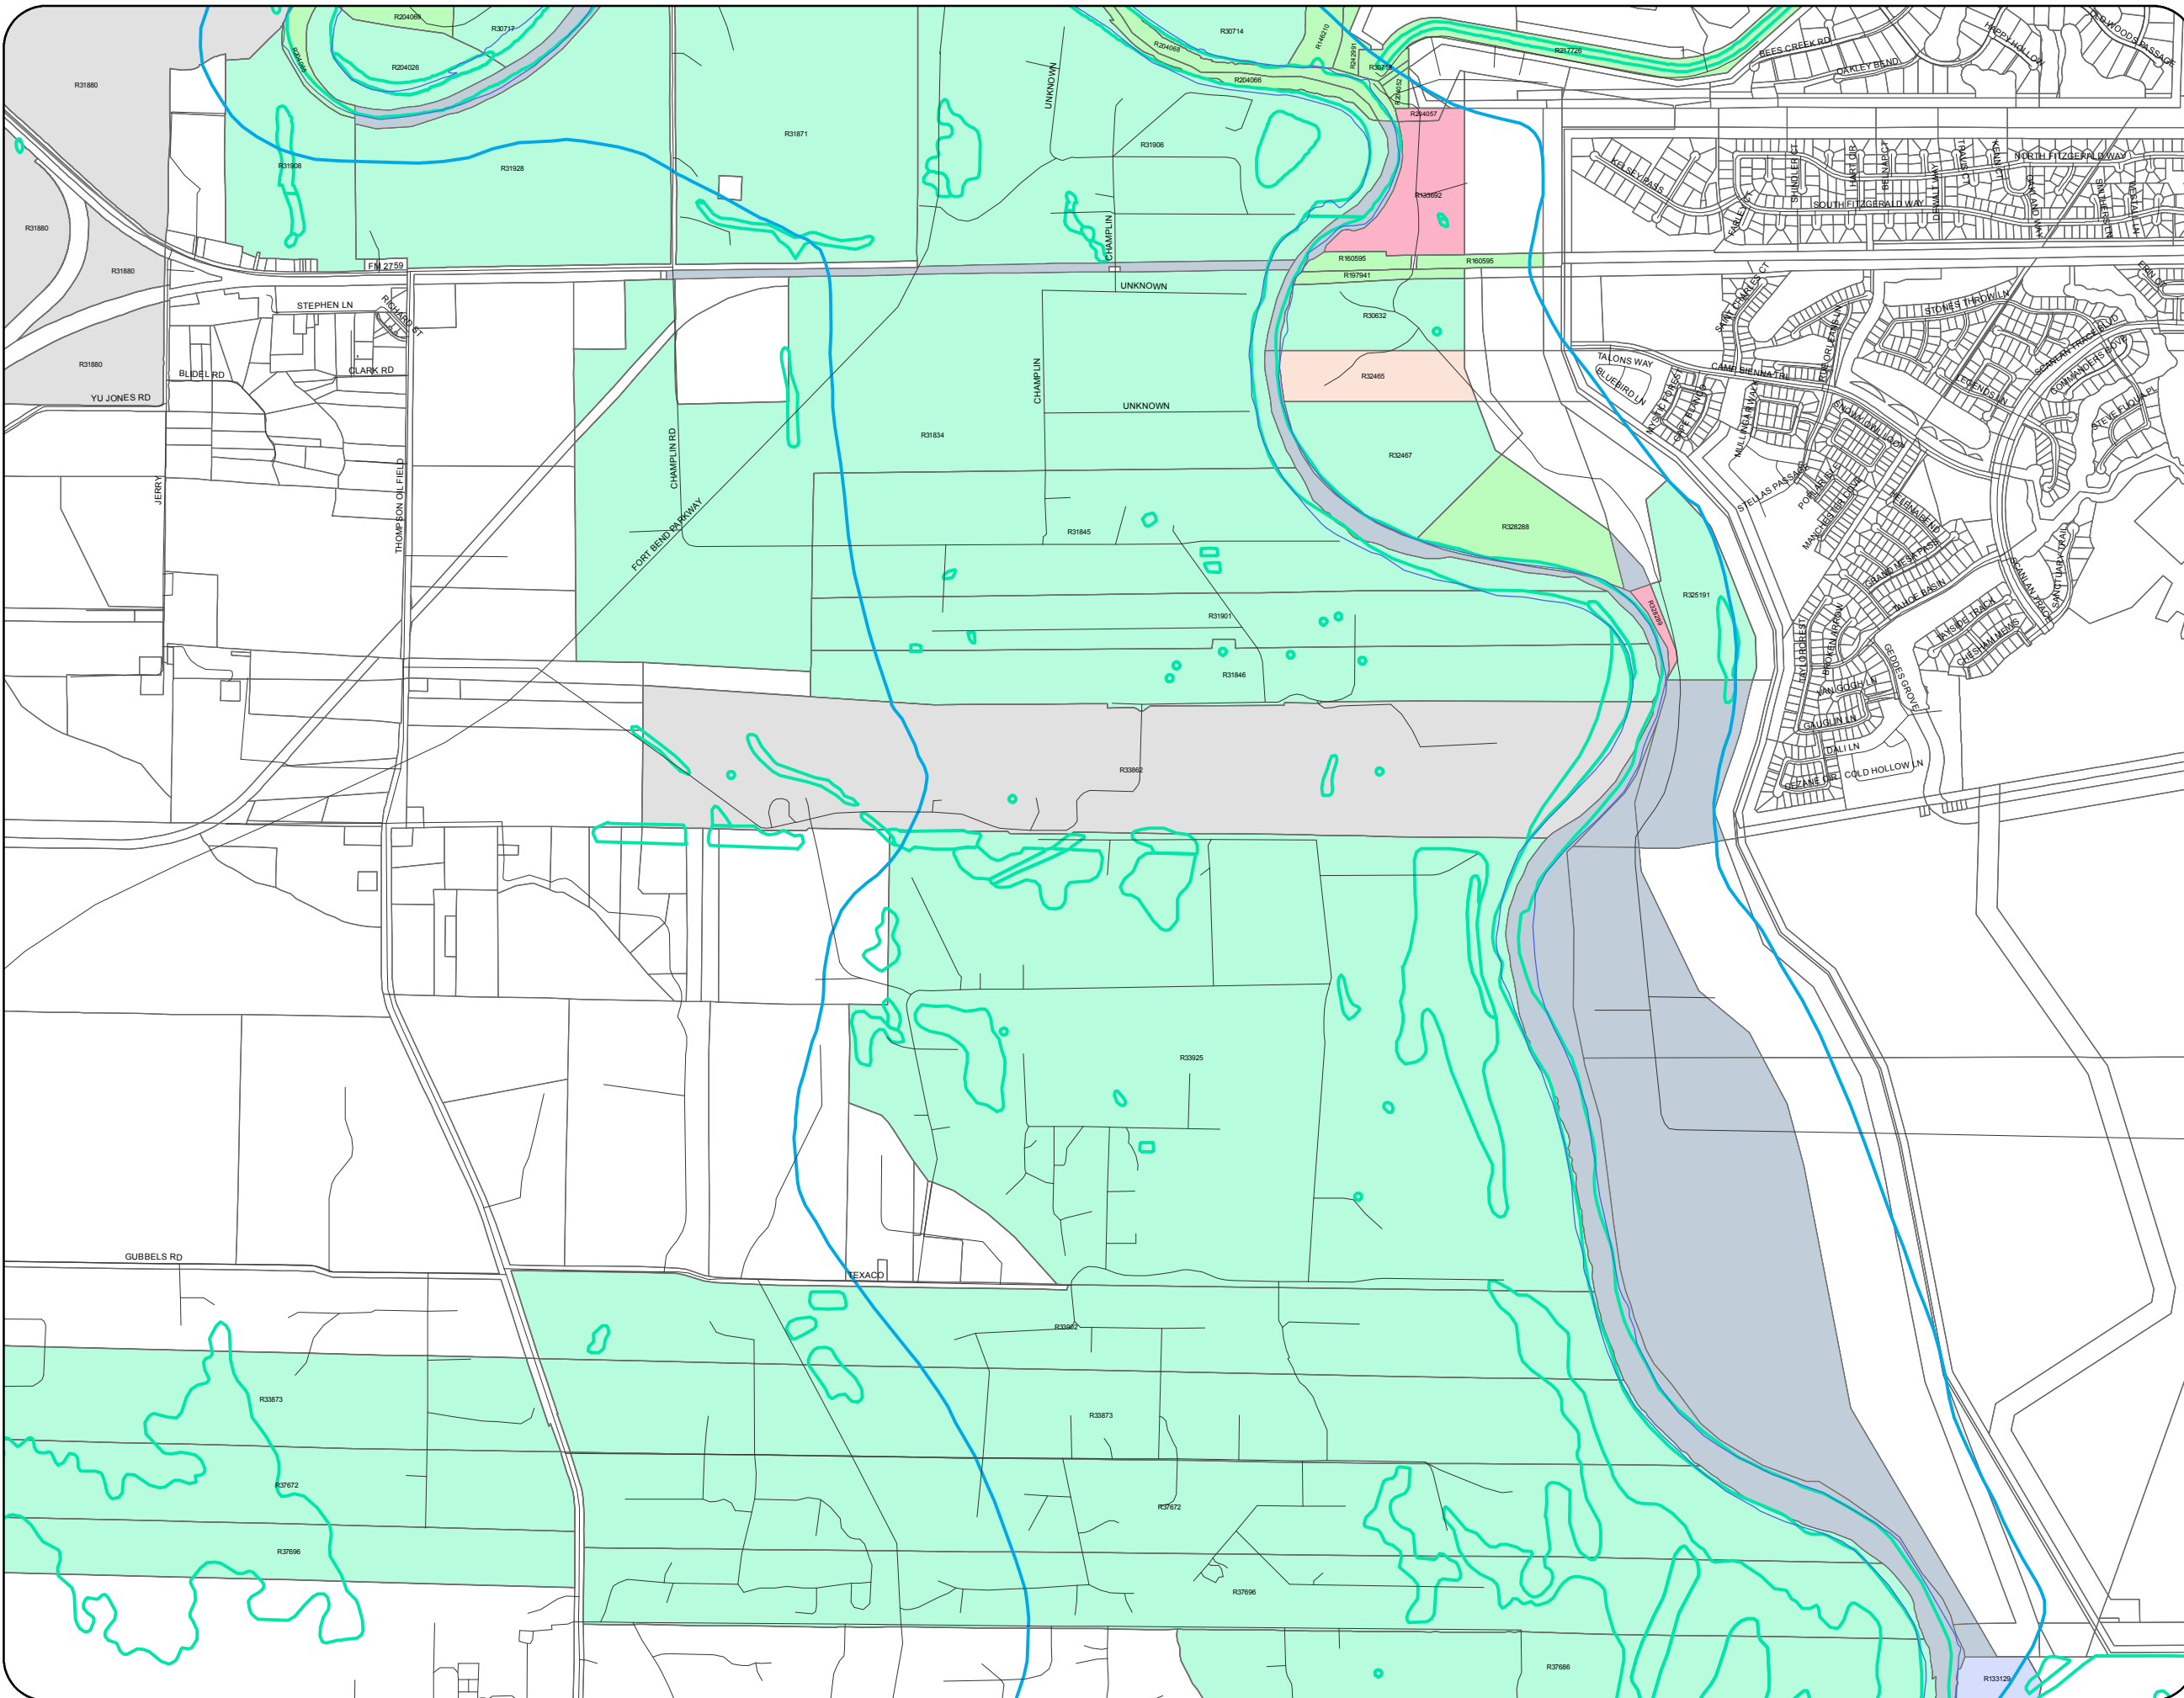

Fort bend - Brazos River 04

Legend

- Brazos River Area (NHD)
 - FEMA Floodway
 - Wetlands (NWI)
 - Zero Property Value
- Parcel Type**
- Other
 - Parcel
 - Railroad ROW
 - Reserve
 - Road ROW
- Parcel Land Type (County)**
- Unknown
 - Vacant Res Lots/tracts Rural Subdivision
 - Commercial Miscellaneous
 - Commercial Primary
 - Commercial Secondary
 - Fruit Orchard
 - Farm Rotation (Irrigated)
 - Grain/cotton
 - Grass Farm
 - Horticulture
 - Homesite
 - Industrial Primary
 - Improved Pasture
 - Native Pasture
 - Pecan Orchard
 - Rural Acreage
 - Residential Back Lot-no Frontage
 - Residential Corner
 - Residential Golf Course
 - Residential Interior
 - Residential Rear Lot/frontage
 - Residential Waterfront
 - Residential Cul-de-sac
 - Tree Farm
 - Timber Land
 - Viticulture