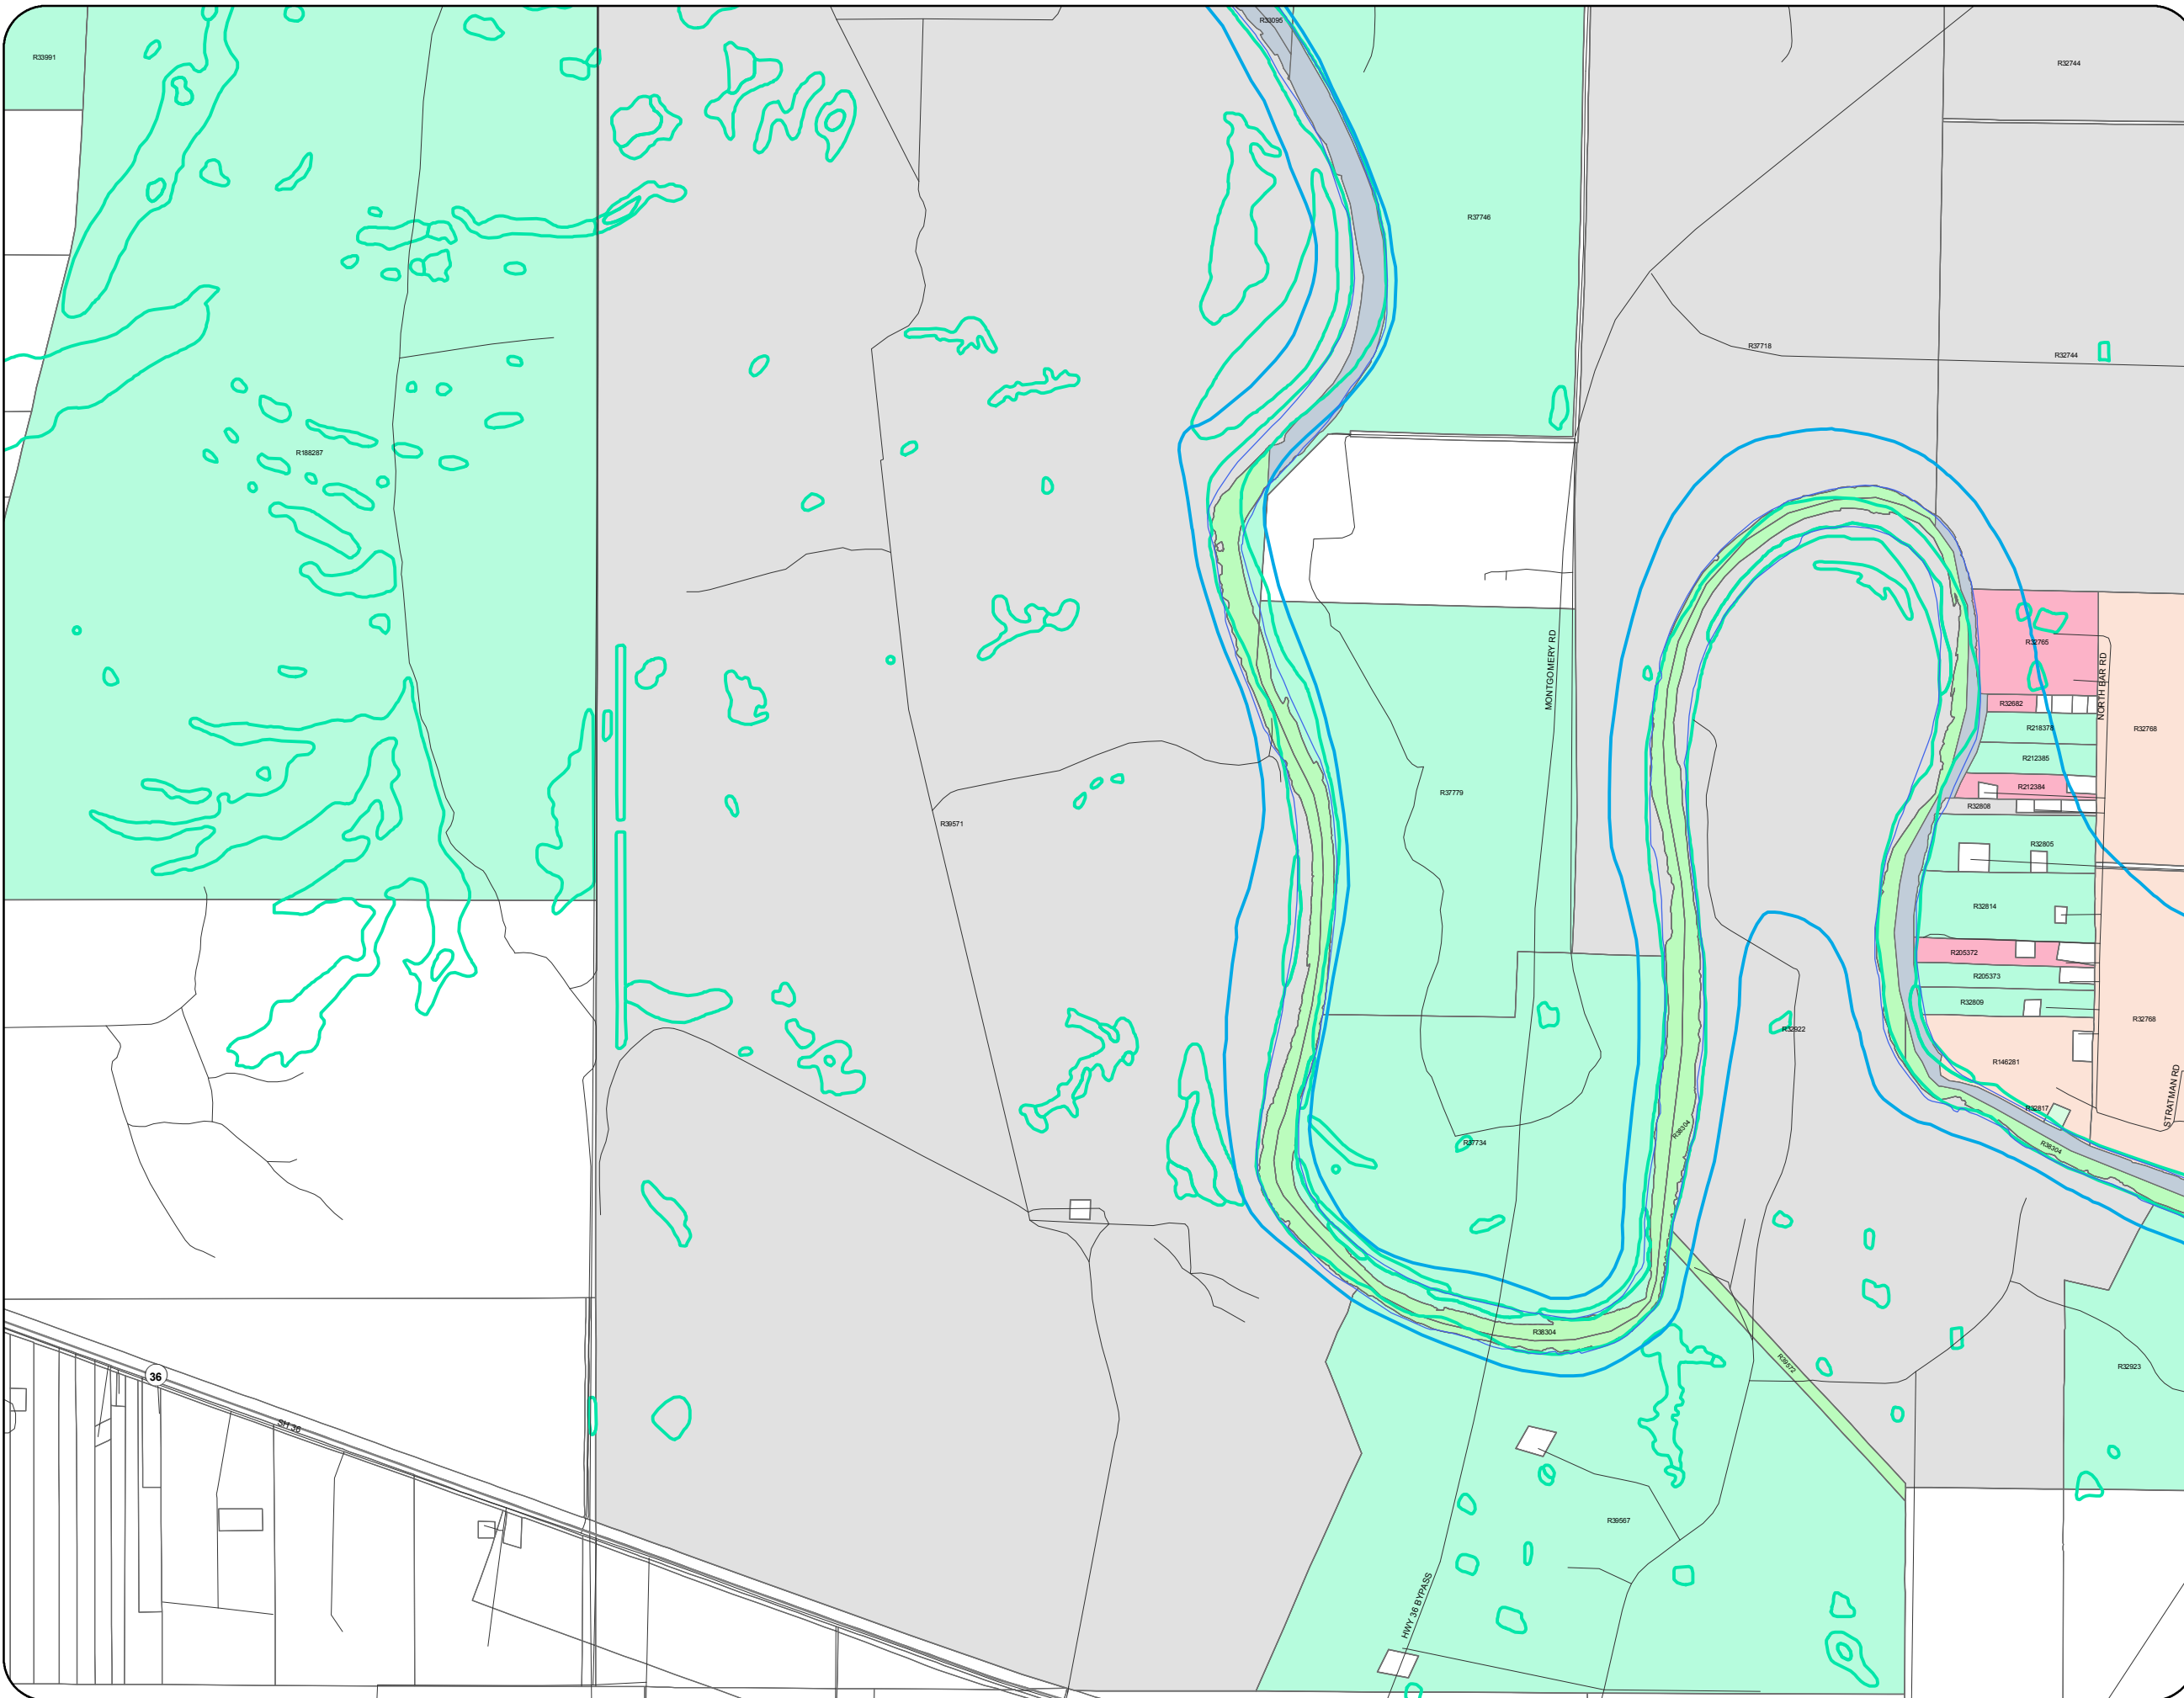

Fort bend - Brazos River 11

Legend

- Brazos River Area (NHD)
- FEMA Floodway
- Wetlands (NWI)
- Zero Property Value
- Parcel Type**
- Other
- Parcel
- Railroad ROW
- Reserve
- Road ROW
- Parcel Land Type (County)**
- Unknown
- Vacant Res Lots/tracts Rural Subdivision
- Commercial Miscellaneous
- Commercial Primary
- Commercial Secondary
- Fruit Orchard
- Farm Rotation (Irrigated)
- Grain/cotton
- Grass Farm
- Horticulture
- Homesite
- Industrial Primary
- Improved Pasture
- Native Pasture
- Pecan Orchard
- Rural Acreage
- Residential Back Lot-no Frontage
- Residential Corner
- Residential Golf Course
- Residential Interior
- Residential Rear Lot/frontage
- Residential Waterfront
- Residential Cul-de-sac
- Tree Farm
- Timber Land
- Viticulture

7/20/2007