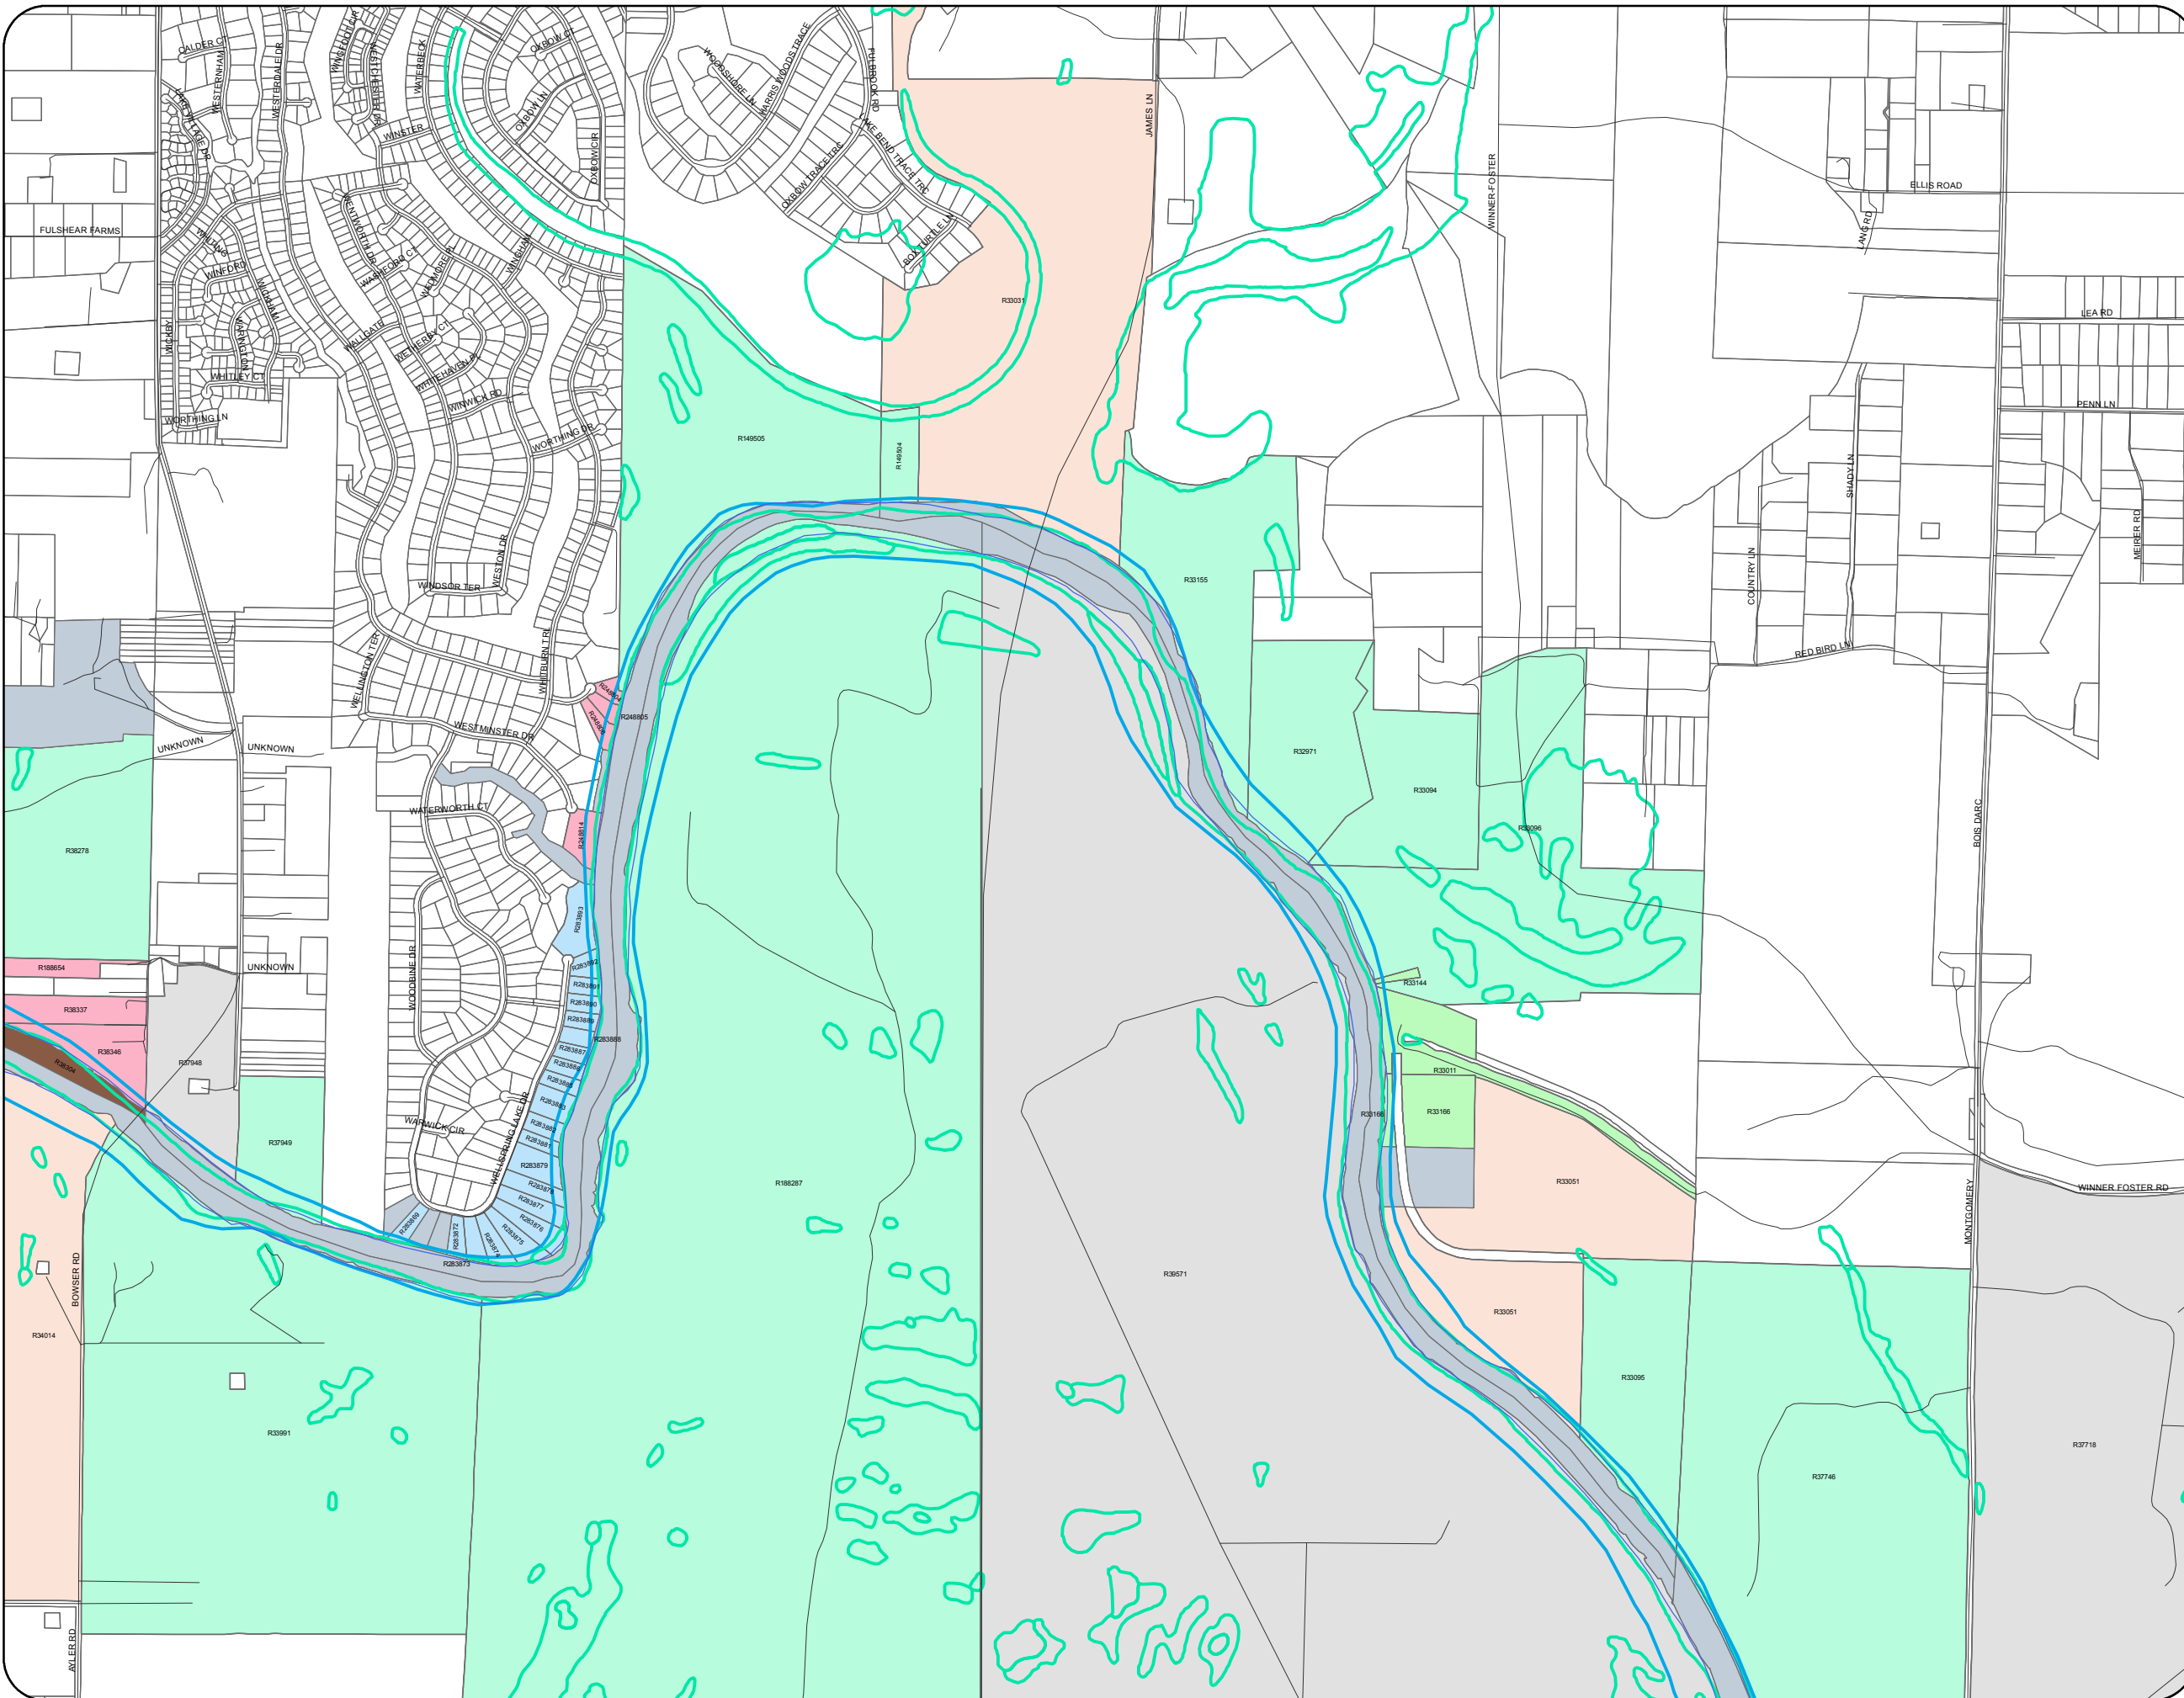

Fort bend - Brazos River 12

Legend

- Brazos River Area (NHD)
 - FEMA Floodway
 - Wetlands (NWI)
 - Zero Property Value
- Parcel Type**
- Other
 - Parcel
 - Railroad ROW
 - Reserve
 - Road ROW
- Parcel Land Type (County)**
- Unknown
 - Vacant Res Lots/tracts Rural Subdivision
 - Commercial Miscellaneous
 - Commercial Primary
 - Commercial Secondary
 - Fruit Orchard
 - Farm Rotation (Irrigated)
 - Grain/cotton
 - Grass Farm
 - Horticulture
 - Homesite
 - Industrial Primary
 - Improved Pasture
 - Native Pasture
 - Pecan Orchard
 - Rural Acreage
 - Residential Back Lot-no Frontage
 - Residential Corner
 - Residential Golf Course
 - Residential Interior
 - Residential Rear Lot/frontage
 - Residential Waterfront
 - Residential Cul-de-sac
 - Tree Farm
 - Timber Land
 - Viticulture

7/20/2007