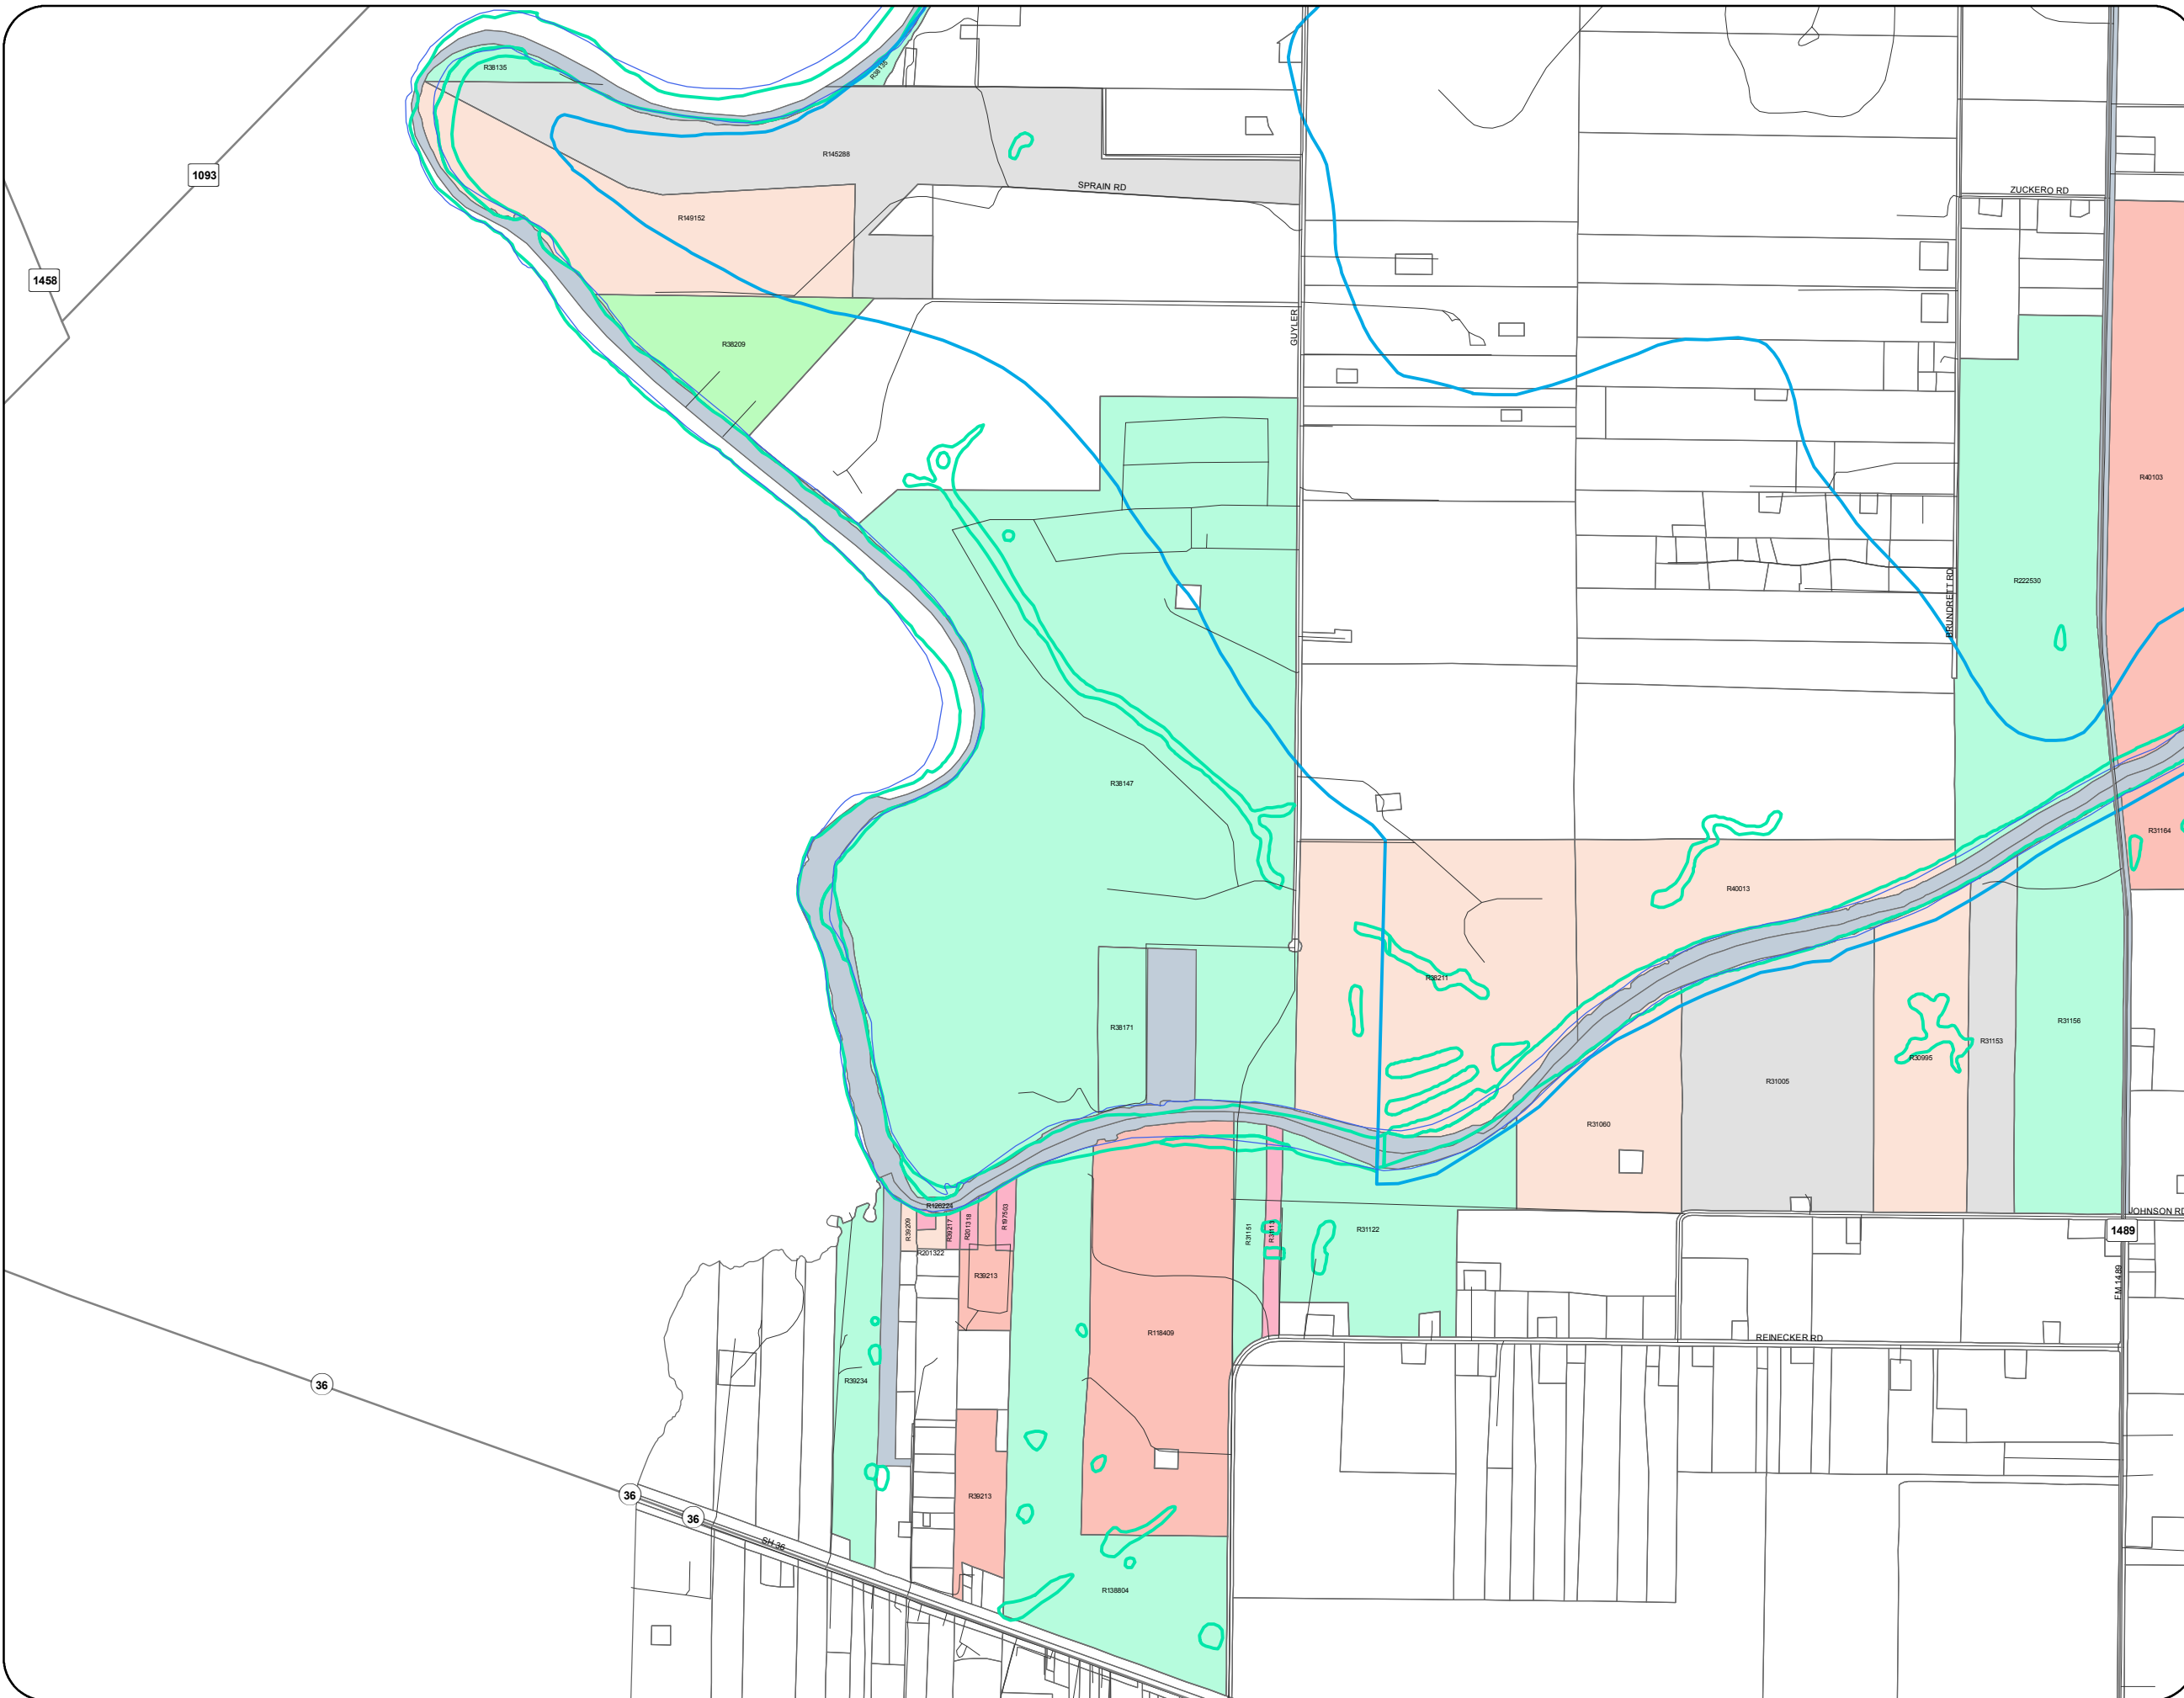

Fort bend - Brazos River 14

Legend

- Brazos River Area (NHD)
- FEMA Floodway
- Wetlands (NWI)
- Zero Property Value
- Parcel Type**
- Other
- Parcel
- Railroad ROW
- Reserve
- Road ROW
- Parcel Land Type (County)**
- Unknown
- Vacant Res Lots/tracts Rural Subdivision
- Commercial Miscellaneous
- Commercial Primary
- Commercial Secondary
- Fruit Orchard
- Farm Rotation (Irrigated)
- Grain/cotton
- Grass Farm
- Horticulture
- Homesite
- Industrial Primary
- Improved Pasture
- Native Pasture
- Pecan Orchard
- Rural Acreage
- Residential Back Lot-no Frontage
- Residential Corner
- Residential Golf Course
- Residential Interior
- Residential Rear Lot/frontage
- Residential Waterfront
- Residential Cul-de-sac
- Tree Farm
- Timber Land
- Viticulture

7/20/2007