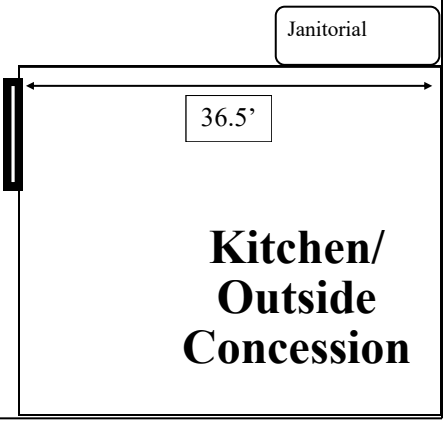

194'

17,300 Sq. Ft.
Tables: 85 **Chairs: 680**

**“C”
Bldg**
**In order to
Get your deposit
back you must
return in the way
you found it**

68'

55'

31'

42'

99'