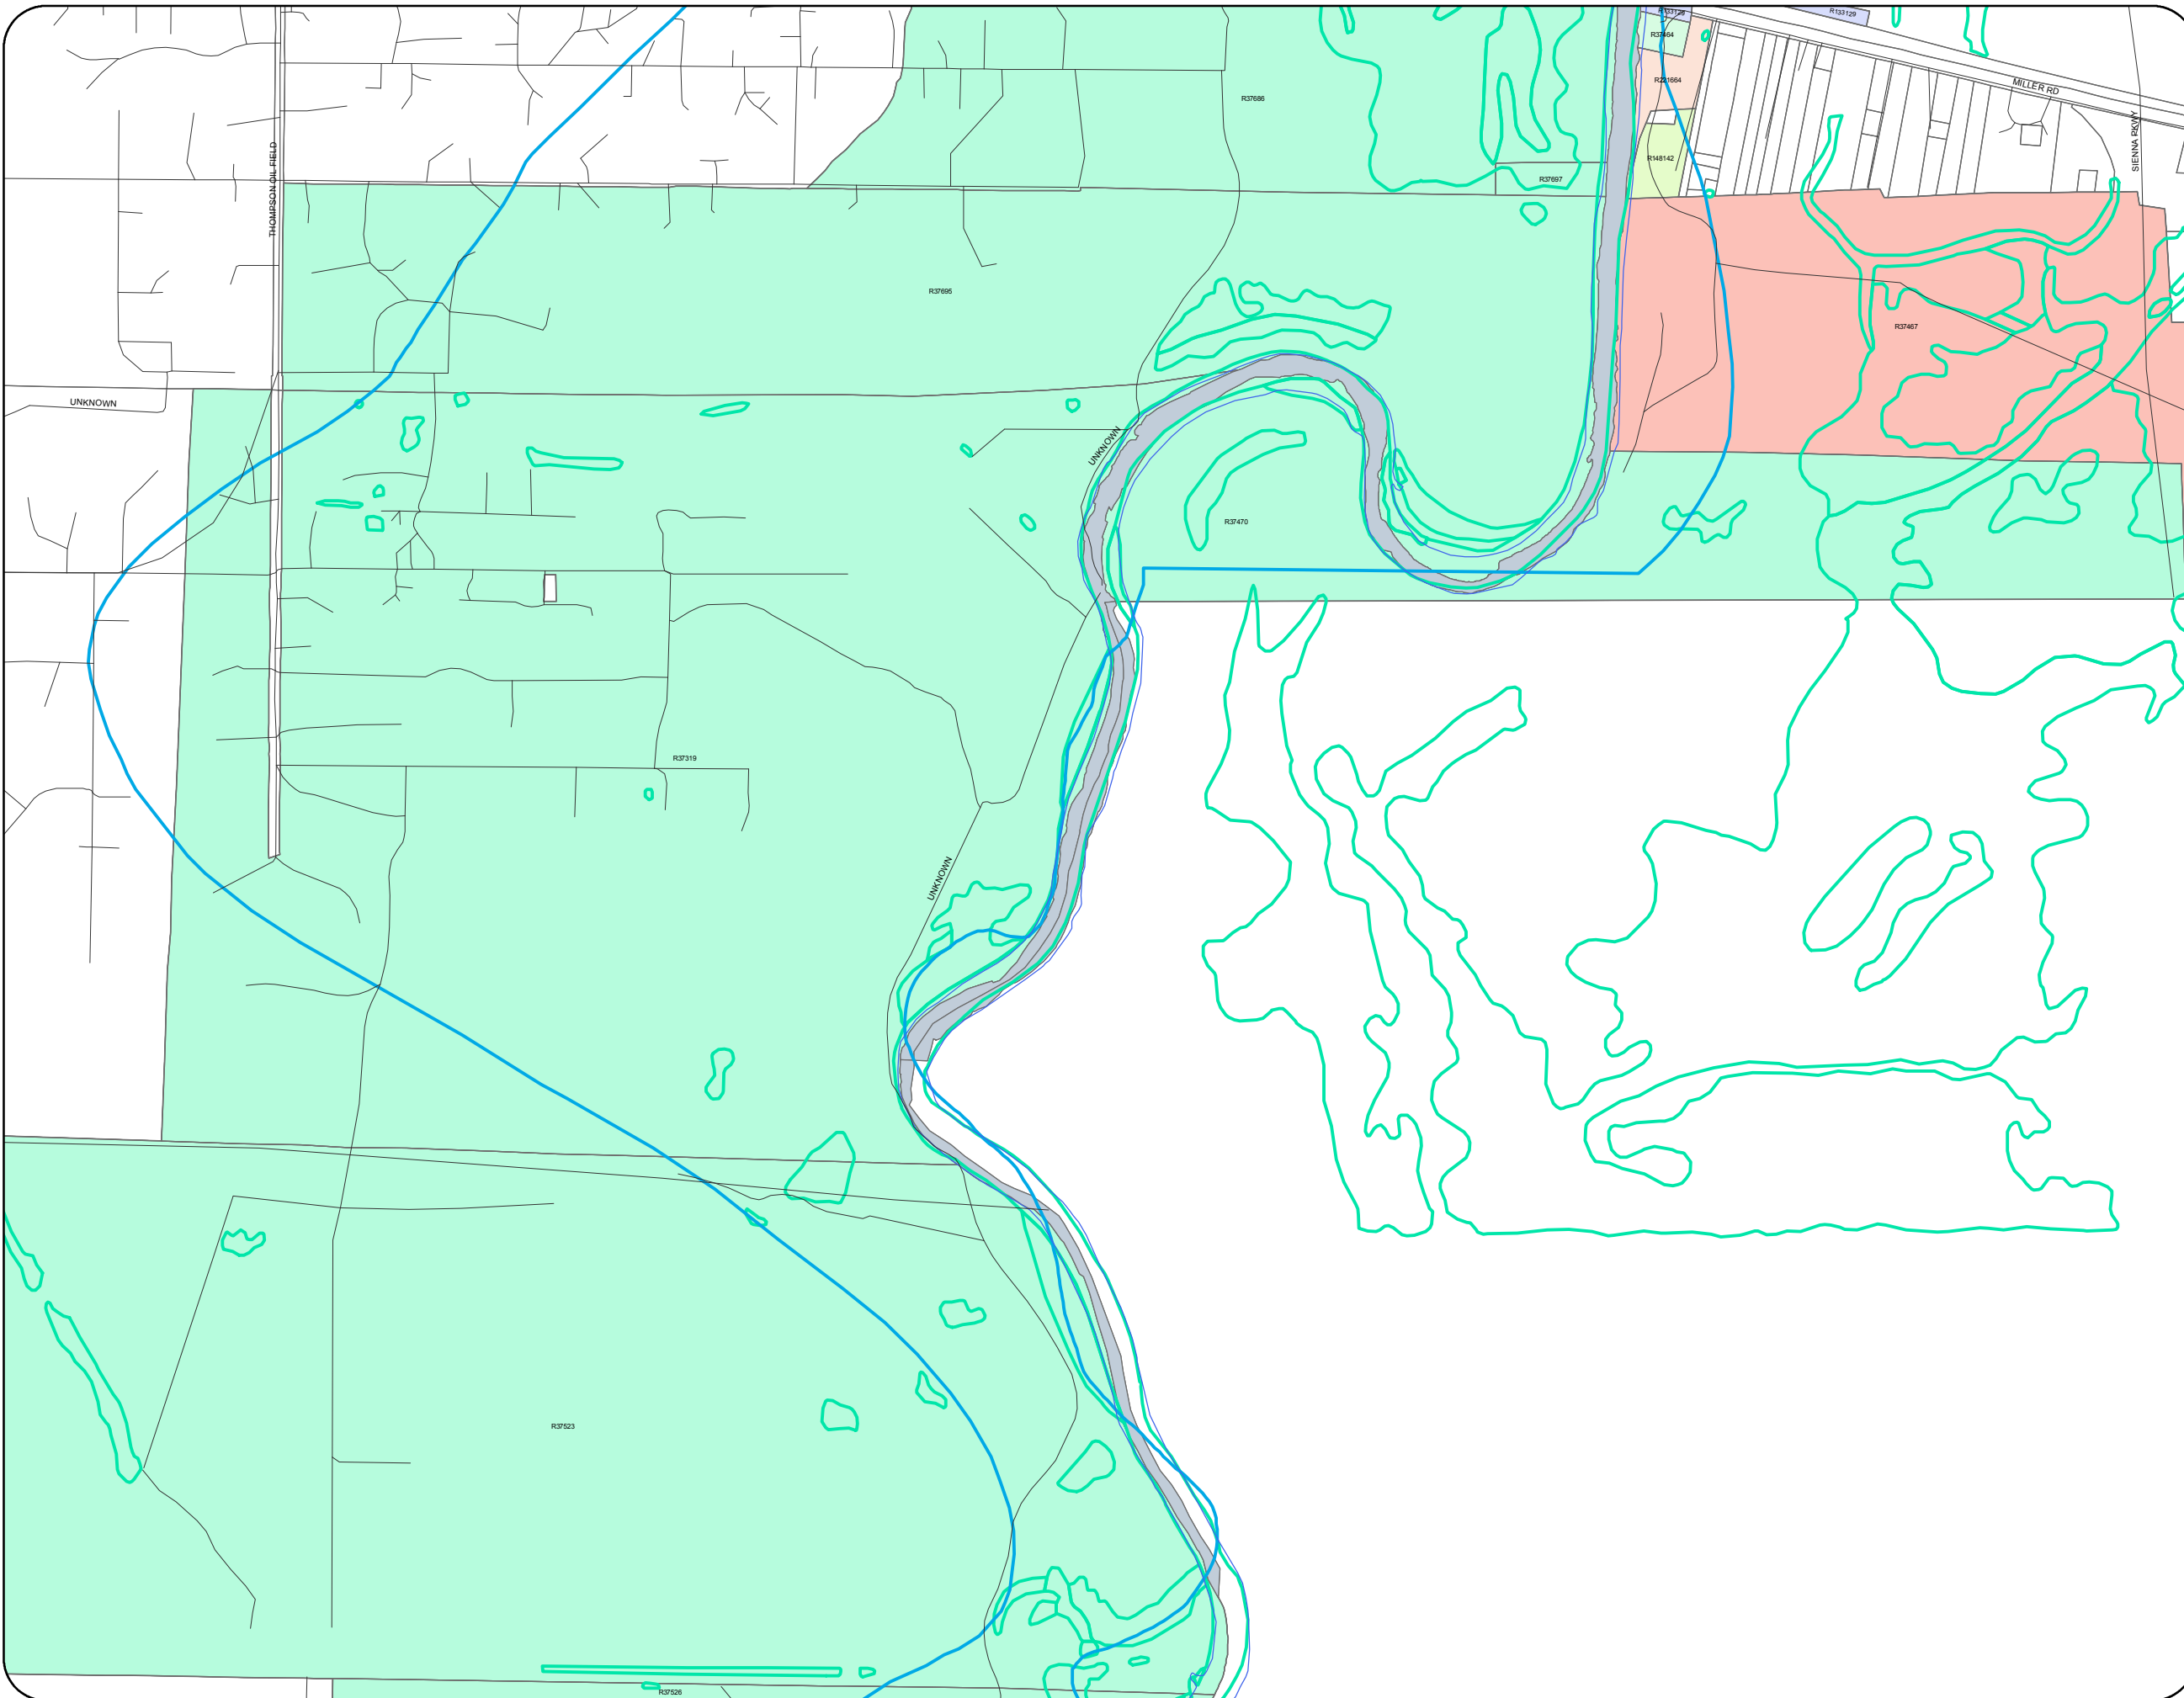

Fort bend - Brazos River 03

Legend

- Brazos River Area (NHD)
 - FEMA Floodway
 - Wetlands (NWI)
 - Zero Property Value
- Parcel Type**
- Other
 - Parcel
 - Railroad ROW
 - Reserve
 - Road ROW
- Parcel Land Type (County)**
- Unknown
 - Vacant Res Lots/tracts Rural Subdivision
 - Commercial Miscellaneous
 - Commercial Primary
 - Commercial Secondary
 - Fruit Orchard
 - Farm Rotation (Irrigated)
 - Grain/cotton
 - Grass Farm
 - Horticulture
 - Homesite
 - Industrial Primary
 - Improved Pasture
 - Native Pasture
 - Pecan Orchard
 - Rural Acreage
 - Residential Back Lot-no Frontage
 - Residential Corner
 - Residential Golf Course
 - Residential Interior
 - Residential Rear Lot/frontage
 - Residential Waterfront
 - Residential Cul-de-sac
 - Tree Farm
 - Timber Land
 - Viticulture