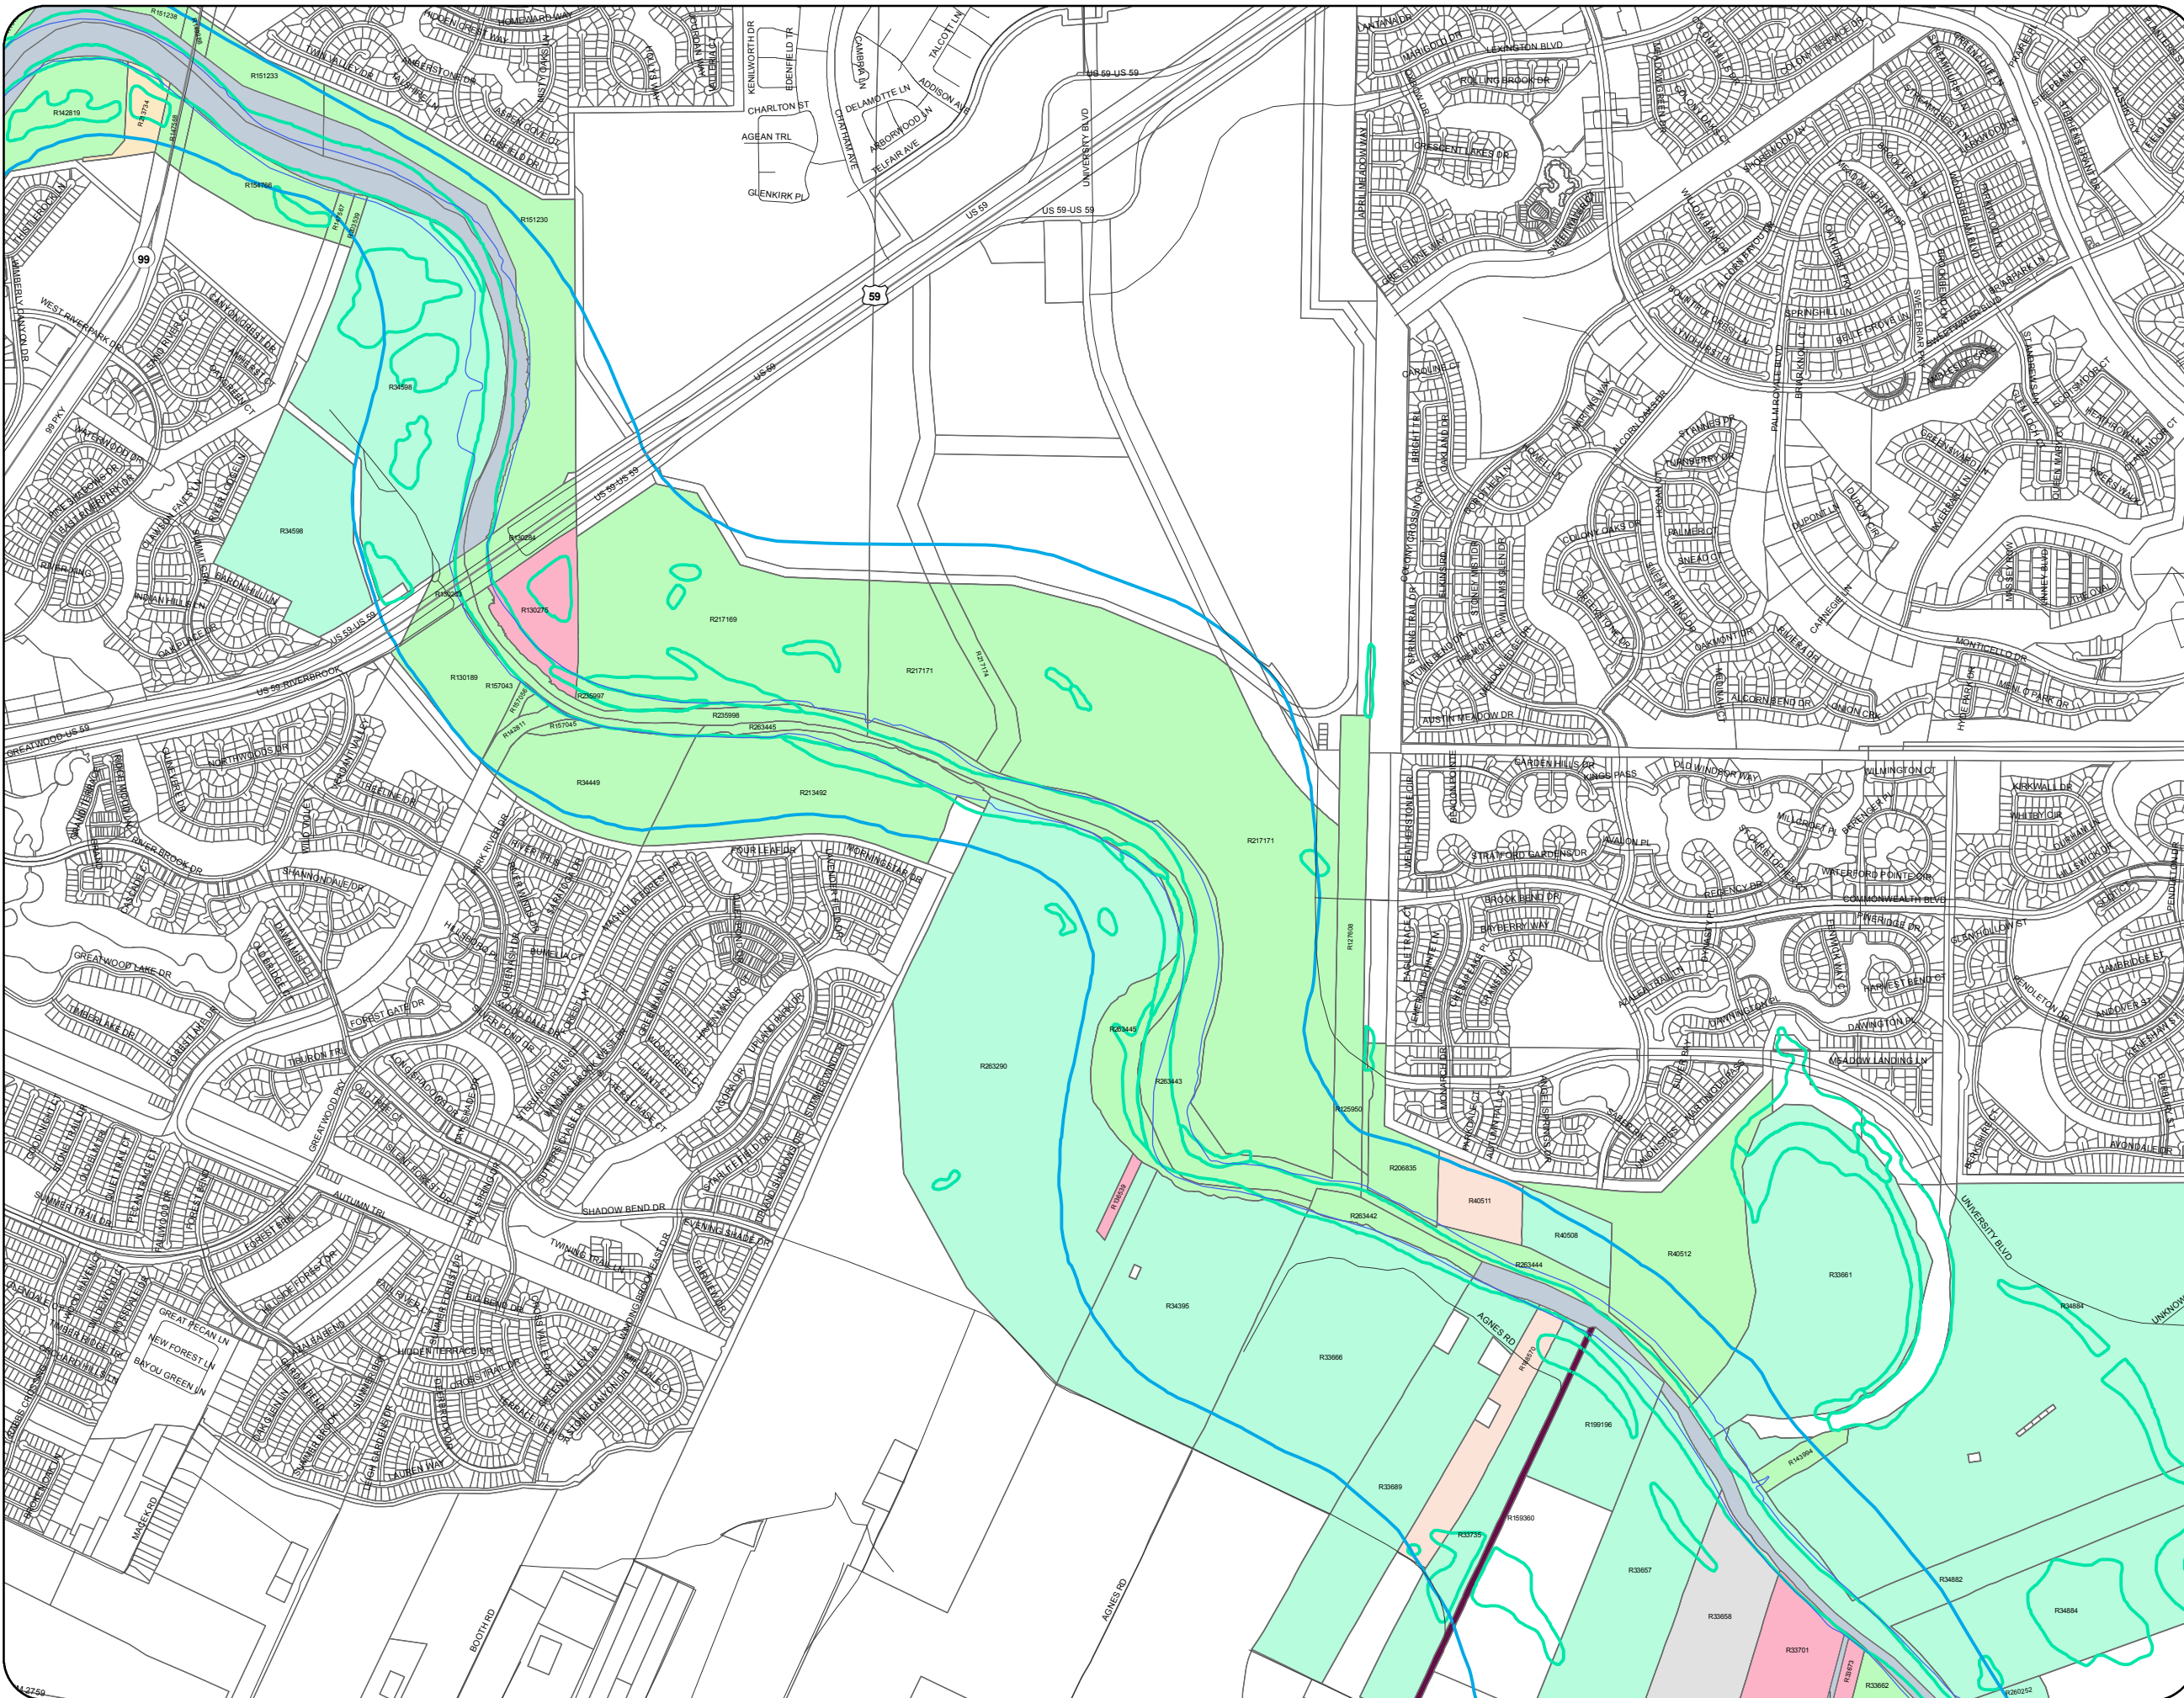

Fort bend - Brazos River 06

Legend

- Brazos River Area (NHD)
- FEMA Floodway
- Wetlands (NWI)
- Zero Property Value
- Parcel Type**
- Other
- Parcel
- Railroad ROW
- Reserve
- Road ROW
- Parcel Land Type (County)**
- Unknown
- Vacant Res Lots/tracts Rural Subdivision
- Commercial Miscellaneous
- Commercial Primary
- Commercial Secondary
- Fruit Orchard
- Farm Rotation (Irrigated)
- Grain/cotton
- Grass Farm
- Horticulture
- Homesite
- Industrial Primary
- Improved Pasture
- Native Pasture
- Pecan Orchard
- Rural Acreage
- Residential Back Lot-no Frontage
- Residential Corner
- Residential Golf Course
- Residential Interior
- Residential Rear Lot/frontage
- Residential Waterfront
- Residential Cul-de-sac
- Tree Farm
- Timber Land
- Viticulture

7/20/2007