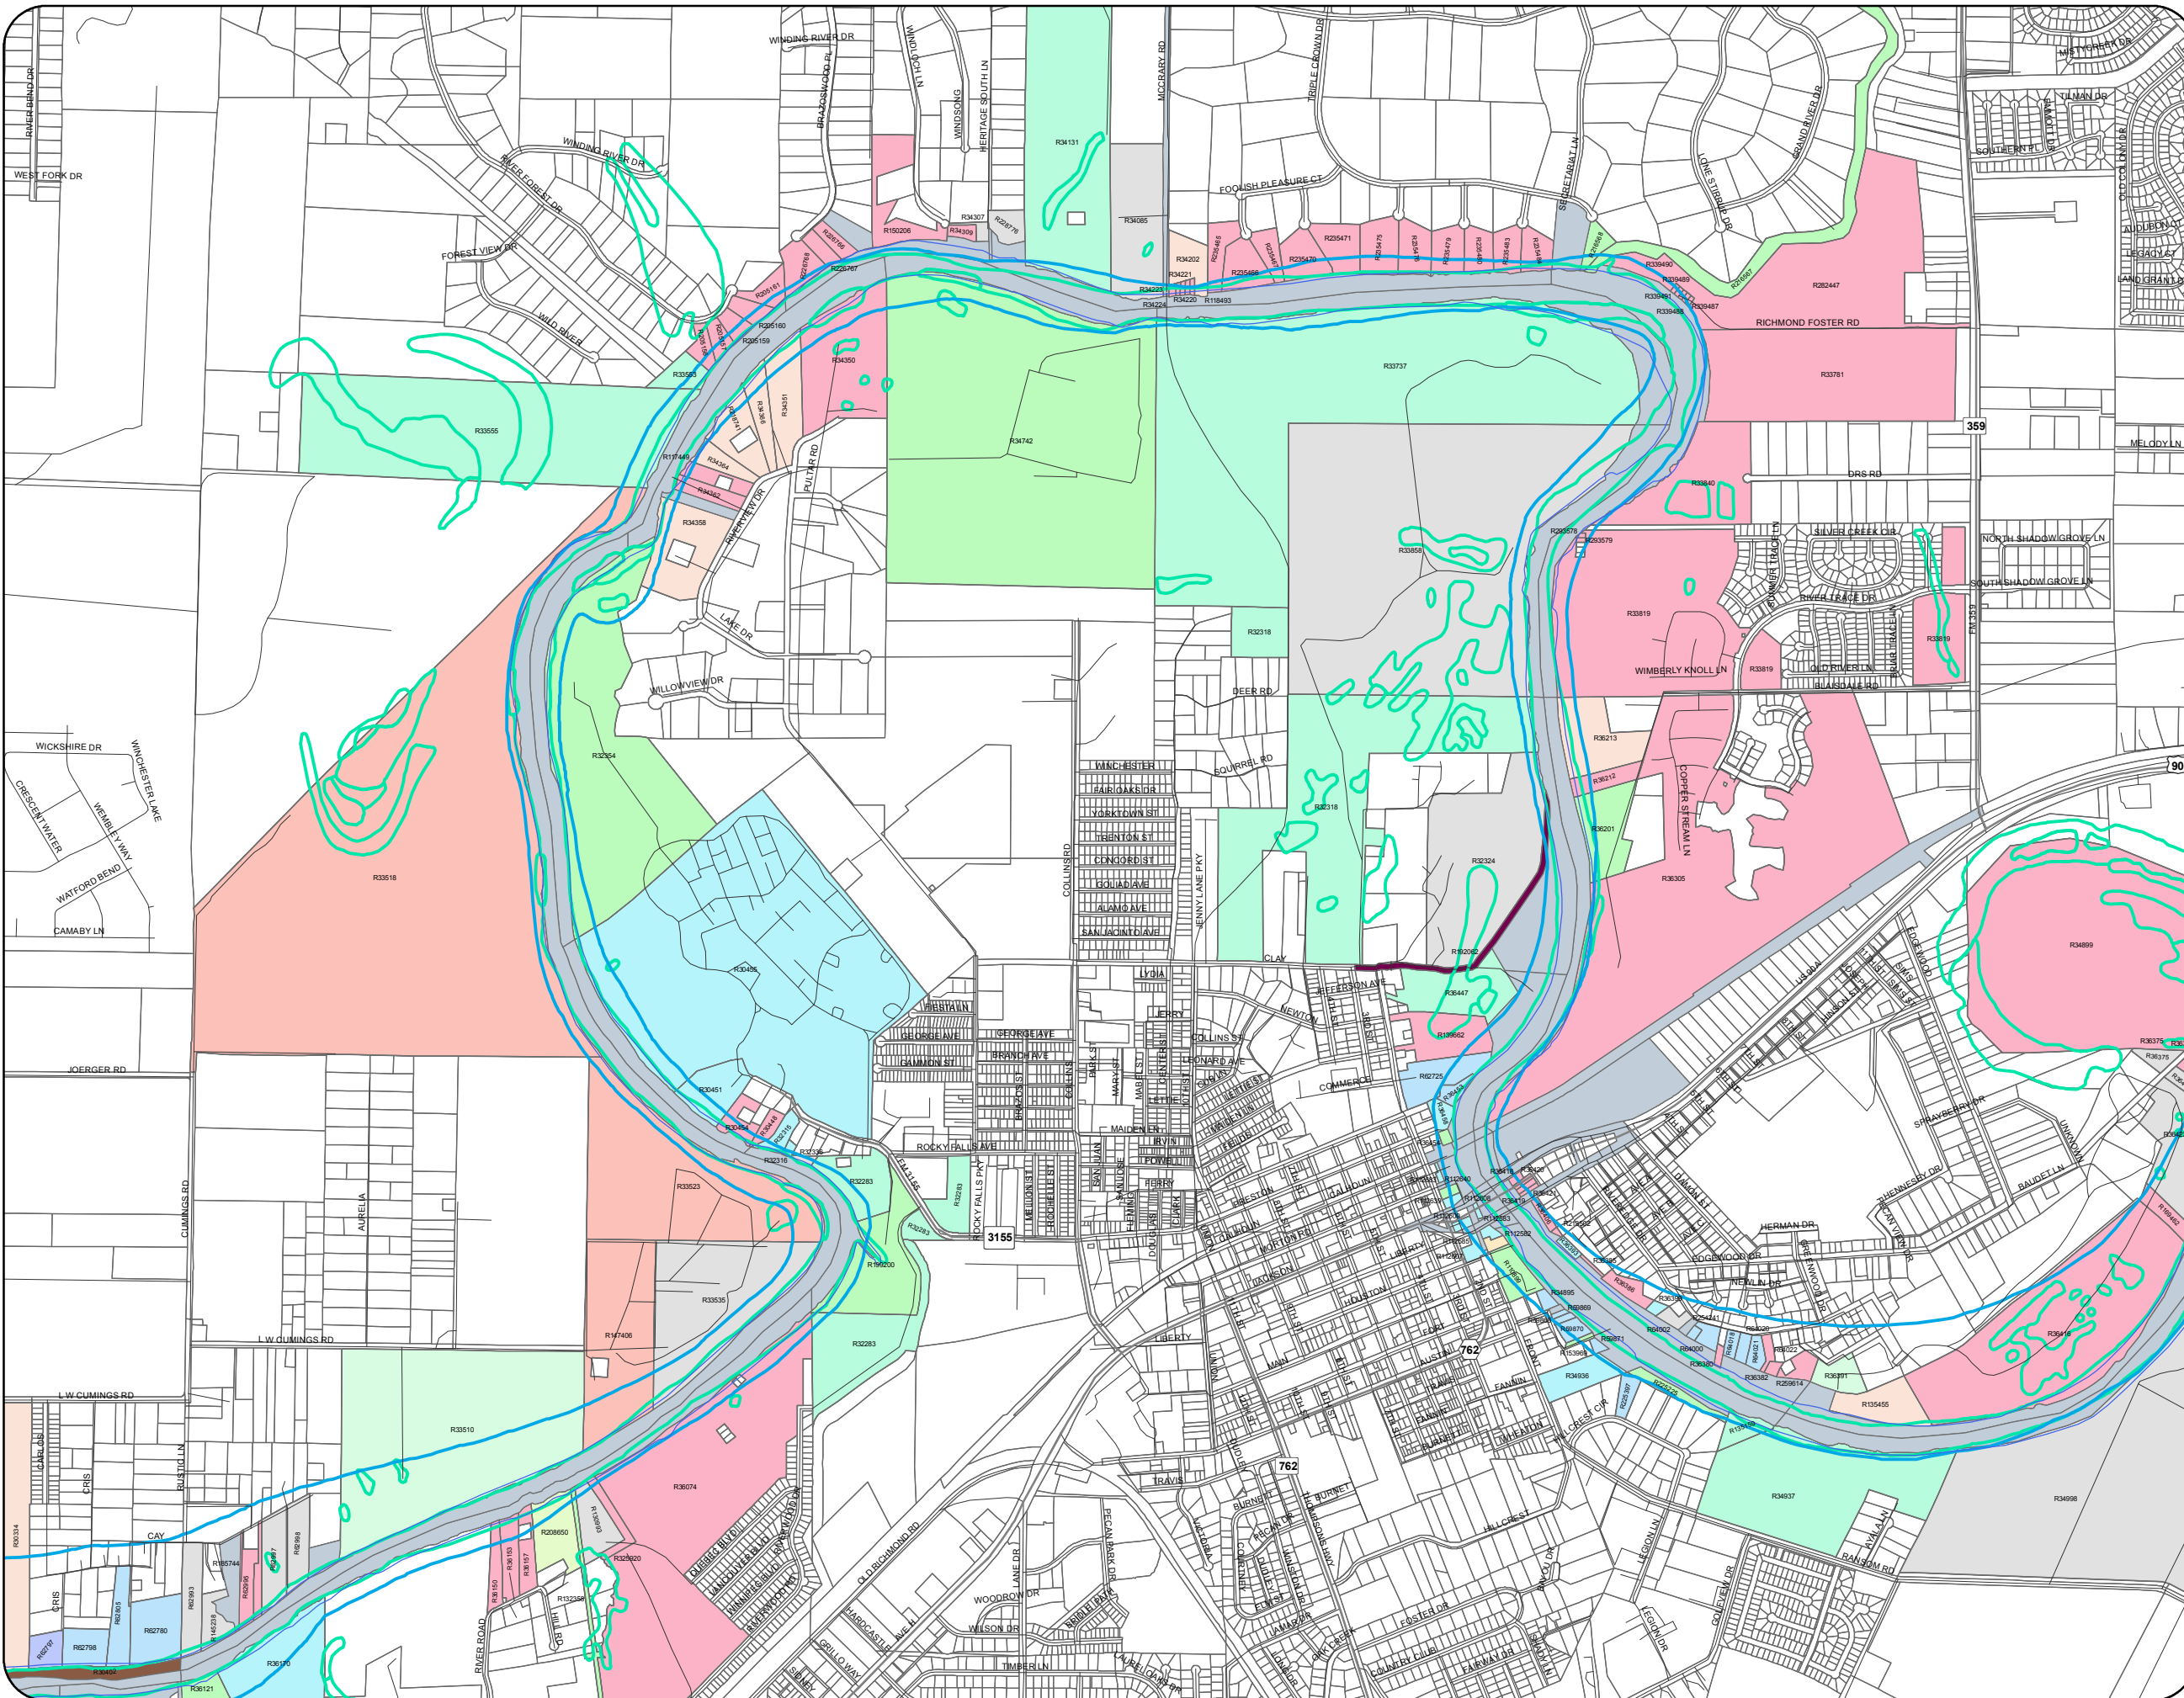

Fort bend - Brazos River 08

Legend

- Brazos River Area (NHD)
- FEMA Floodway
- Wetlands (NWI)
- Zero Property Value
- Parcel Type**
- Other
- Parcel
- Railroad ROW
- Reserve
- Road ROW
- Parcel Land Type (County)**
- Unknown
- Vacant Res Lots/tracts Rural Subdivision
- Commercial Miscellaneous
- Commercial Primary
- Commercial Secondary
- Fruit Orchard
- Farm Rotation (Irrigated)
- Grain/cotton
- Grass Farm
- Horticulture
- Homesite
- Industrial Primary
- Improved Pasture
- Native Pasture
- Pecan Orchard
- Rural Acreage
- Residential Back Lot-no Frontage
- Residential Corner
- Residential Golf Course
- Residential Interior
- Residential Rear Lot/frontage
- Residential Waterfront
- Residential Cul-de-sac
- Tree Farm
- Timber Land
- Viticulture

7/20/2007